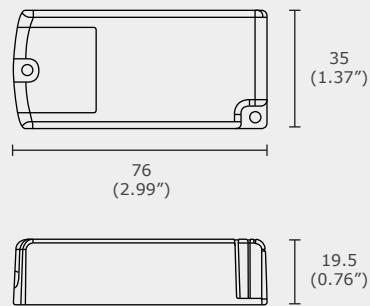

Type: _____
Project: _____
Catalog#: _____

Main Features

- When a moving human body is within the detection range, the switch will turn on. When the body leaves the detection range for $45 \pm 5s$, the switch will turn off automatically.

Technical Information

96631

*All units in mm

Specification Features

Model **96631**

Input Voltage	100-240V AC 50/60 HZ
Output Voltage	100-240V AC 50/60 HZ
Loading Power	250 W max
Detection Range	< 1.5 meter
Finish	White