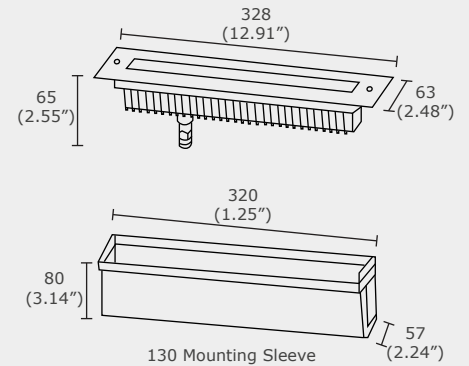

GG-06STP2 Wall Light

Type: _____
 Project: _____
 Catalog#: _____

Main Features

- Die cast aluminum housing
- IP 67 rated for outdoor use
- Stainless steel front plate
- Grey powder coated
- Perfect for pathways or stairs
- Over 50,000 hours of life

Technical Information

GG-STP2

GG-06STP2

GG-12STP2

*All units in mm

Specification Features

Model	GG-06STP2	GG-12STP2
Lumen Output	150 lm	320 lm
Power Consumption (W)	6 W	12 W
Input Voltage	120/240V AC, 24V DC	120/240V AC, 24V DC
Colour Temperature	3000K, 4000K	3000K, 4000K
Dimensions	195 x 63 x 65 mm	328 x 63 x 65 mm
IP Rating	67	67
CRI	80	80
PFC	0.95	0.95
Weight	2 kgs	4 kgs
Certification	cETLus, RoHS, CE	cETLus, RoHS, CE
Warranty	5 Years	5 Years