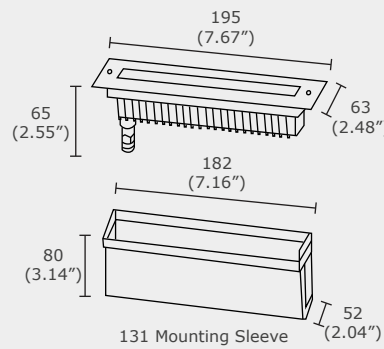

GG-06STP2 Wall Light

Type: _____
 Project: _____
 Catalog#: _____

Main Features

- Die cast aluminum housing
- IP 67 rated for outdoor use
- Stainless steel front plate
- Grey powder coated
- Perfect for pathways or stairs
- Over 50,000 hours of life

Technical Information

GG-STP2

GG-06STP2

GG-12STP2

*All units in mm

Specification Features

Model	GG-06STP2	GG-12STP2
Lumen Output	150 lm	320 lm
Power Consumption (W)	6 W	12 W
Input Voltage	120/240V AC, 24V DC	120/240V AC, 24V DC
Colour Temperature	3000K, 4000K	3000K, 4000K
Dimensions	195 x 63 x 65 mm	328 x 63 x 65 mm
IP Rating	67	67
CRI	80	80
PFC	0.95	0.95
Weight	2 kgs	4 kgs
Certification	cETLus, RoHS, CE	cETLus, RoHS, CE
Warranty	5 Years	5 Years