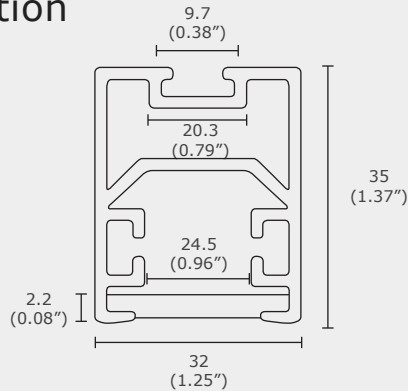

### Main Features

- Silicone cover available in 1- 20 meters
- Comes with end caps which will attach onto the ends of the profile
- Can be recessed, suspension, pendant or wall mounted

### Technical Information

**GIT-P1-3235C**

End Cap

Cover Finishes

\*All units in mm

### Specification Features

<b>Model</b>	<b>GIT-P1-3235C</b>
Length	2500 mm
Dimensions (mm)	32 x 35 mm
Material	Aluminum
Max LED Strip	12.5 mm
Colour	Silver, Black or White

### Order form

Series		Length			Model		Colour Options		Profile Shape			Mount Options		Options							
<b>P1</b>	P1	<b>1000</b>	1m	<b>3000</b>	3m	<b>3235C</b>	3235C	<b>S</b>	Silver	<b>B</b>	Black	<b>A</b>	Straight	<b>C</b>	1/2 Circle	<b>RC</b>	Recessed	<b>PD</b>	Pendant	<b>S</b>	Silicone cover ____m
		<b>2000</b>	2m					<b>W</b>	White			<b>B</b>	1/4 Circle	<b>D</b>	3/4 Circle	<b>SS</b>	Suspension	<b>WL</b>	Wall		