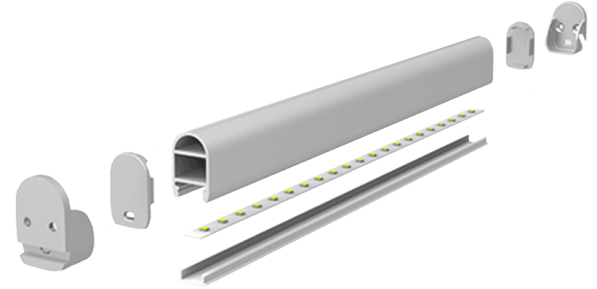

GIT-P3-1930 Commercial Light Profile

Type: _____
 Project: _____
 Catalog#: _____

Main Features

- Comes with end caps which attaches onto the ends of the profiles
- Diffuser cover suitable for commercial and indoor lighting
- Works with Green Image Tech's strip lights

Technical Information

GIT-P3-1930

*All units in mm

Specification Features

Model	GIT-P3-1930
Length	500 - 2500 mm
Dimensions	30 x 19 mm
Material	Aluminum
Cover Option	Clear, Frosted, Milky
Colour	White, Black, Silver
Certification	CE, RoHS
Warranty	5 Years

Order form

Series		Model		Colour Options				Cover Options			
P3	P3	1930	1930	SV	Silver	BL	Black	CL	Clear	MK	Milky
				WH	White			FR	Frosted		