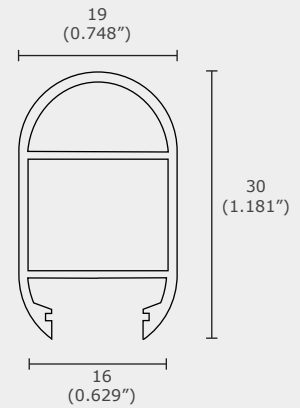

GIT-P3-1930 Commercial Light Profile

Type: _____
 Project: _____
 Catalog#: _____

Main Features

- Comes with end caps which attaches onto the ends of the profiles
- Diffuser cover suitable for commercial and indoor lighting
- Works with Green Image Tech's strip lights

Technical Information

GIT-P3-1930

*All units in mm

Specification Features

Model	GIT-P3-1930
Length	500 - 2500 mm
Dimensions	30 x 19 mm
Material	Aluminum
Cover Option	Clear, Frosted, Milky
Colour	White, Black, Silver
Certification	CE, RoHS
Warranty	5 Years