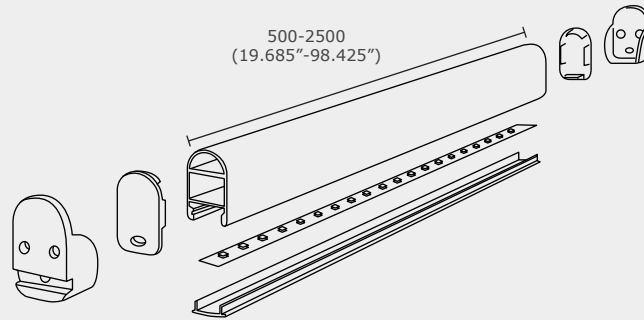

GIT-P3-1930 Commercial Light Profile

Type: _____
 Project: _____
 Catalog#: _____

Main Features

- Comes with end caps which attaches onto the ends of the profiles
- Diffuser cover suitable for commercial and indoor lighting
- Works with Green Image Tech's strip lights

Technical Information

GIT-P3-1930

*All units in mm

Specification Features

Model	GIT-P3-1930
Length	500 - 2500 mm
Dimensions	30 x 19 mm
Material	Aluminum
Cover Option	Clear, Frosted, Milky
Colour	White, Black, Silver
Certification	CE, RoHS
Warranty	5 Years