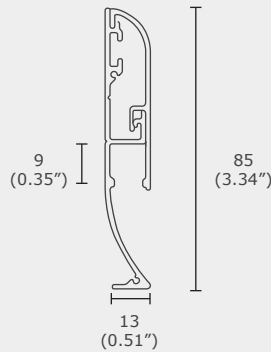

### GIT-P3-8513

\*All units in mm

## Specification Features

**Model** **GIT-P3-8513**

Length	2500 mm
Dimensions	42 x 26 mm
Material	Aluminum
Cover Option	Frosted Diffuser
Certification	CE, RoHS
Warranty	5 Years