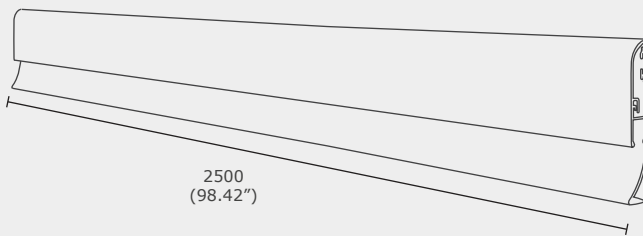

Technical Information

GIT-P3-8513

*All units in mm

Specification Features

Model **GIT-P3-8513**

Length	2500 mm
Dimensions	42 x 26 mm
Material	Aluminum
Cover Option	Frosted Diffuser
Certification	CE, RoHS
Warranty	5 Years

Order form

Series	Length	Model	Cover Options	Colour Options	Accessories				
GIT	GIT	2500 2500 (2.5m)	P3-8513 P3-8513	FD Frosted Diffuser	SV Silver	WH White	12 12V FPC Strips	24 24V FPC Strips	PS Power Supply