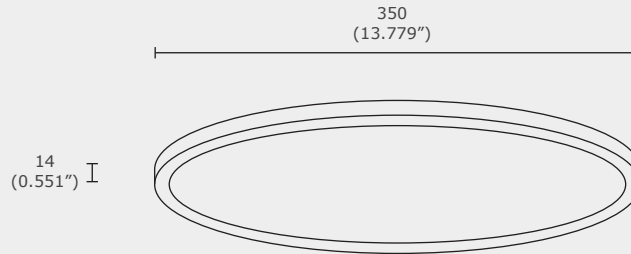

Type: _____
 Project: _____
 Catalog#: _____

Main Features

- Round aluminum housing with optimal cooling
- Microprismatic cover for eye comfort
- RGBW function for decorative up light
- 4 different mounting options available

Technical Information

GN-FL-350

*All units in mm

Specification Features

Model	GN-FL-350-14	GN-FL-350-18
Lumen Output	1400 lm	1800 lm
Power Consumption (W)	14 W	18 W
Efficacy	100 lm/W	100 lm/W
Input Voltage	120-277V AC	120-277V AC
Colour Temperature (CCT)	3000K, 3500K, 4000K	3000K, 3500K, 4000K
CRI	Ra 80	Ra 80
Beam Angle	90°	90°
Certification	cETLus, CE, CB	cETLus, CE, CB
Warranty	5 Years	5 Years