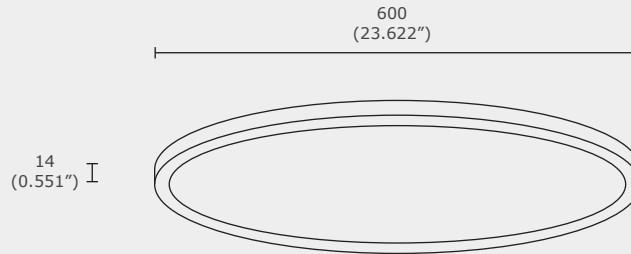

Type: _____
 Project: _____
 Catalog#: _____

Main Features

- Round aluminum housing with optimal cooling
- Microprismatic cover for eye comfort
- RGBW function for decorative up light
- 4 different mounting options available

Technical Information

GN-FL-600

*All units in mm

Specification Features

Model	GN-FL-600-40	GN-FL-450-26
Lumen Output	4900 lm	6000 lm
Power Consumption (W)	40 W	50 W
Efficacy	122 lm/W	120 lm/W
Input Voltage	120-277V AC	120-277V AC
Colour Temperature (CCT)	3000K, 3500K, 4000K	3000K, 3500K, 4000K
CRI	Ra 80	Ra 80
Beam Angle	90°	90°
Certification	cETLus, CE, CB	cETLus, CE, CB
Warranty	5 Years	5 Years