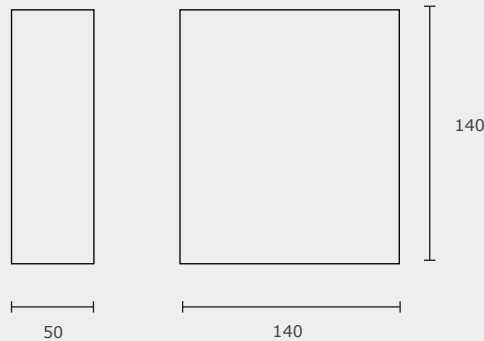

GH-WL-19802 LED Outdoor Wall Light

Type: _____
 Project: _____
 Catalog#: _____

Main Features

- Suitable for outdoor and wet locations applications
- Aluminium body with glass diffuser
- 6 CREE XBD

Technical Information

GH-WL-19802

*All units in mm

Specification Features

Model	GH-WL-19802
Lumen Output	450 lm
Power Consumption (W)	7.5 W
Efficacy	60 lm/W
Input Voltage	120V AC
Material	Aluminum
Colour Temperature	2700K, 3000K, 3500K, 4000K, 5000K
LED Type	6 CREE XBD
IP Rating	65
Dimensions	140 x 140 x 50 mm
Certification	cETLus, RoHS
Warranty	5 Years

Order form

Series		Model		Wattage		Voltage		Colour Temperature					Finish				
GH	GH	WL-19802	WL-19802	7.5	7.5 W	A	120V AC	27	2700K	35	3500K	50	5000K	BL	Black	GR	Gray
								30	3000K	40	4000K			WH	White		