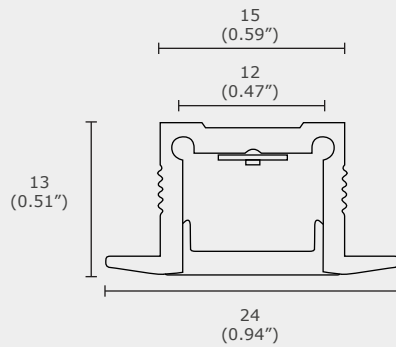

Technical Information

GIT-P3-2413

*All units in mm

Specification Features

Model	GIT-P3-2413
Length	2500 mm
Dimensions (mm)	24 x 13 mm
Material	Aluminum
Max LED Strip	10 mm
Cover Options	Plastic

Order form

Series		Length		Model	
P3	P3	2500	2500 (2.5m)	2413	2413