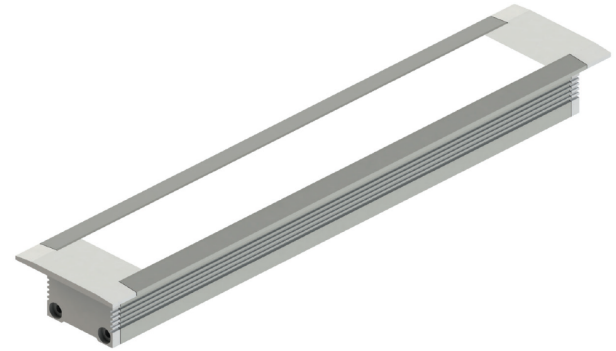

## GIT-P3-2413 Decorative Profile

Type: \_\_\_\_\_  
 Project: \_\_\_\_\_  
 Catalog#: \_\_\_\_\_

### Main Features

- Fantastic for accent lighting
- Comes with end caps which will attach onto the ends of the profile
- Works with Green Image Tech's strip lights
- Recommended use with GS-50BID

### Specification Features

Model	GIT-P3-2413
Length	2500 mm
Dimensions (mm)	24 x 13 mm
Material	Aluminum
Max LED Strip	10 mm
Cover Options	Plastic