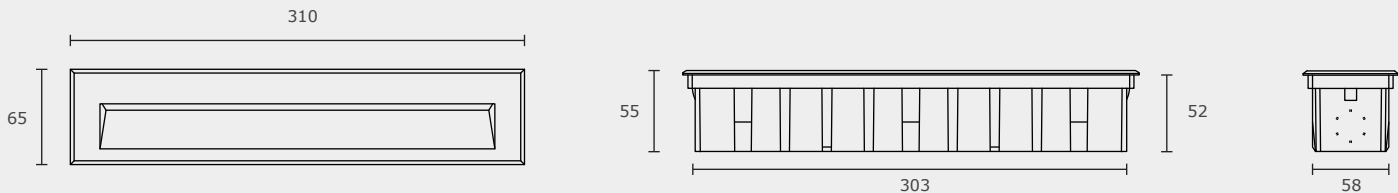

GG-09LPWL7 LED Recessed Wall Light

Type: _____
Project: _____
Catalog#: _____

Main Features

- Die cast aluminum housing
- Stainless steel plate
- Perfect for pathways or stairs
- Over 50,000 hours of life

Technical Information

GG-09LPWL7

Mounting Sleeve

*All units in metric

Specification Features

Model	GG-09LPWL7
Lumen Output	290 lm
Power Consumption (W)	9 W
Colour Temperature	2000K, 3000K, 6000K
Input Voltage	24V DC
CRI	Ra 80
IP Rating	65
Beam Angle	120°
Dimensions	310 x 65 x 58 mm
Operating Temperature	-20°C ~ 40°C
Certification	cETLus, RoHS, CE
Warranty	5 Years