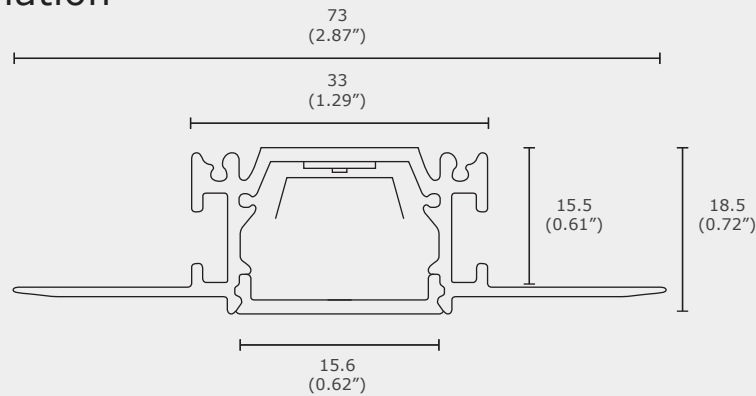

GIT-PW-07 Dry Wall Profile

Type: _____
 Project: _____
 Catalog#: _____

Main Features

- Comes with end caps which attaches onto the ends of the profiles
- Recessed mount for a flushed, clean look

Technical Information

GIT-PW-07

Mounting Clip

Cover Finishes

*All units in mm

Specification Features

Model	GIT-PW-07
Length	2500 mm
Dimensions (mm)	73 x 18.5 mm
Material	Aluminum
Max LED Strip	10.5 mm
Cover Options	PC or PMMA
Colour Options	Silver

Order form

Series		Length		Model		Cover Options				Colour Options	
PW	PW	2500	2500 (2.5m)	07	07	PC	PC	PM	PMMA	SV	Silver