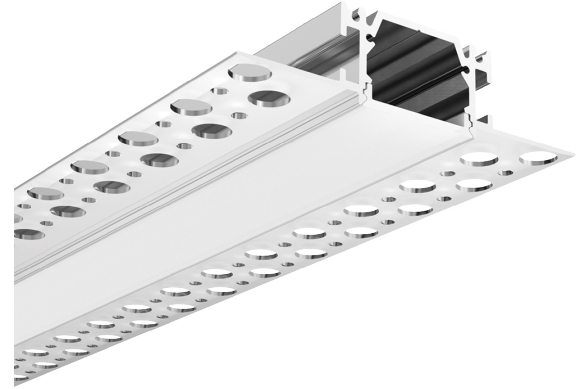

GIT-PW-07 Dry Wall Profile

Type: _____
 Project: _____
 Catalog#: _____

Main Features

- Comes with end caps which attaches onto the ends of the profiles
- Recessed mount for a flushed, clean look

Technical Information

GIT-PW-07

Mounting Clip

Cover Finishes

*All units in mm

Specification Features

Model	GIT-PW-07
Length	2500 mm
Dimensions (mm)	73 x 18.5 mm
Material	Aluminum
Max LED Strip	10.5 mm
Cover Options	PC or PMMA
Colour Options	Silver

Order form

Series		Length		Model		Cover Options				Colour Options	
PW	PW	2500	2500 (2.5m)	07	07	PC	PC	PM	PMMA	SV	Silver