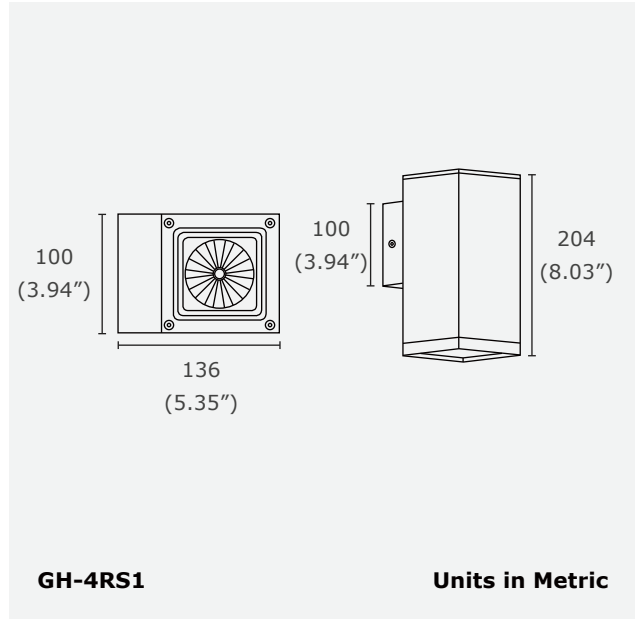

## Product Features

GH-4RS1 is a bottom directional lighting-LED wall light with a PC cover. The body of this light fixture is a die-cast grey powder coated aluminum. There are several color options: jet black, white and grey.

## Technical Drawing

## Product Specifications

Model	GH-4RS1
Lumen Output	1705 lm
Power Consumption (W)	18 W
Input Voltage	120/240V AC, 277V AC
Colour Temperature (CCT)	3000K, 3500K, 4000K
Dimensions	100 x 136 x 204 mm
Beam Angle	12°, 18°, 32°
IP Rating	IP65