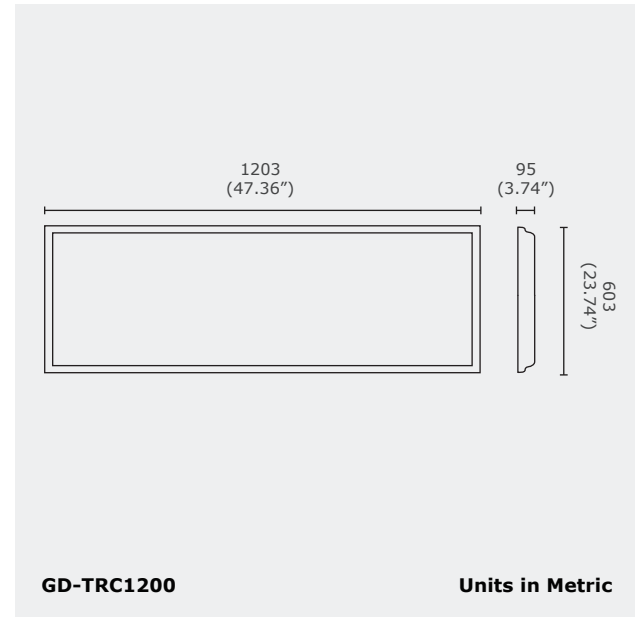

TYPE: PROJECT: CATALOG#: LED TROFFER

Product Features

GD-TRC1200 is a LED troffer which intended for indoor use & suitable for office units with T-bar ceilings. This light will conveniently last over 50,000 hours with air return slots. Excellent replacement for conventional fluorescent fixtures.

Product Specifications

Model	GD-TRC1200-40	GD-TRC1200-60
Lumen Output	4858 lm	7705 lm
Power Consumption	40 W	60 W
Efficacy	122 lm/W	113 lm/W
Input Voltage	100-277V AC, 347V AC	
Colour Temperature	3000K, 3500K, 4000K	
Dimensions (mm)	1203 x 603 x 95 mm	
CRI	Ra80	
Beam Angle	120°	

IESNA LM-79 IESNA LM-80 DIMMABLE ROHS UL LISTED CE 5 YEARS LIMITED WARRANTY INCLUDED

Technical Drawing

Order Form

GD	Model	3	4	5	6
Series					
2. MODEL	3. VOLTAGE	4. WATTAGE	5. CCT	6. DIMMING	
TRC1200 TRC1200	A 100-277V AC B 347V AC	40 40 W 60 60 W	30 3000K 40 4000K 35 3500K	DM 0-10V NN None	