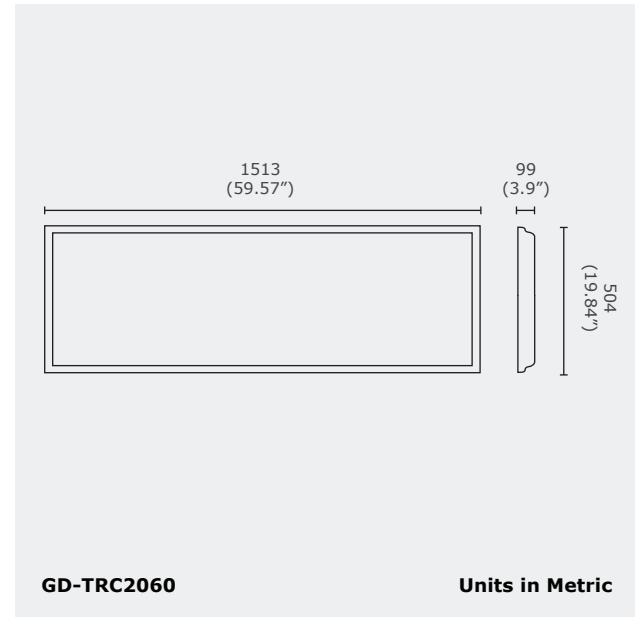

TYPE: PROJECT: CATALOG#: LED TROFFER

Product Features

GD-TRC2060 is a LED troffer which intended for indoor use & suitable for office units with T-bar ceilings. This light will conveniently last over 50,000 hours with air return slots. Excellent replacement for conventional fluorescent fixtures.

Product Specifications

Model	GD-TRC2060-40	GD-TRC2060-60
Lumen Output	4858 lm	7705 lm
Power Consumption	40 W	60 W
Efficacy	122 lm/W	113 lm/W
Input Voltage	100-277V AC, 347V AC	
Colour Temperature	3000K, 3500K, 4000K	
Dimensions (mm)	1513 x 504 x 99 mm	
CRI	Ra80	
Beam Angle	120°	

IESNA LM-79 IESNA LM-80 DIMMABLE ROHS COMPLIANT eULUS LISTED CE 5 YEARS LIMITED WARRANTY INCLUDED

Technical Drawing

Order Form

GD	-	-	-	-	-	-
Series	Model	3	4	5	6	
2. MODEL	3. VOLTAGE	4. WATTAGE	5. CCT	6. DIMMING		
TRC2060 TRC2060	A 100-277V AC B 347V AC	40 40 W 60 60 W	30 3000K 40 4000K 35 3500K	DM 0-10V NN None		