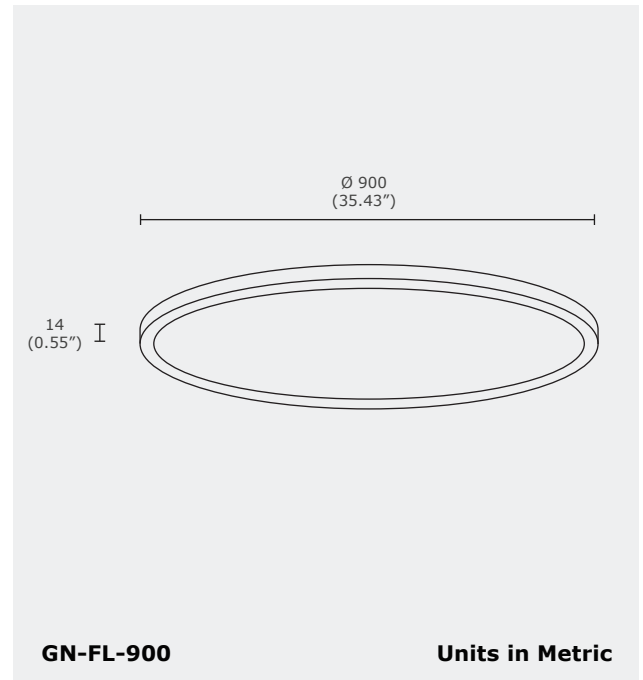

TYPE: PROJECT: CATALOG#: LED CEILING LIGHT

Product Features

GN-FL is a LED ceiling light with a design of round aluminum housing. It has an optimal cooling, micro prismatic cover for eye comfort and RGBW function for decorative occasion. This product comes in 4 different mounting options.

Product Specifications

Model	GN-FL-900-68
Lumen Output	8000 lm
Power Consumption (W)	68 W
Efficacy	117 lm/W
Input Voltage	120-277V AC
Colour Temperature (CCT)	3000K, 3500K, 4000K
CRI	Ra80
Dimensions	Ø 900 x 14 mm
Beam Angle	90°

Technical Drawing

IESNA LM-79 IESNA LM-80 IP20 5 YEARS LIMITED WARRANTY INCLUDED

Order Form

GN	FL	900	4	5	6	7	8	9
Series	Model	Size						
4. WATTAGE	5. VOLTAGE	6. CCT	7. HOUSING	8. DIMMING	9. ACCESSORIES			
68 68 W	A 120-277V AC	30 3000K 35 3500K 40 4000K	BK Black WH White	NN None DM 0-10V TR TRIAC	CS Cable Suspension	RS Rod Suspension	SM Surface Mount	