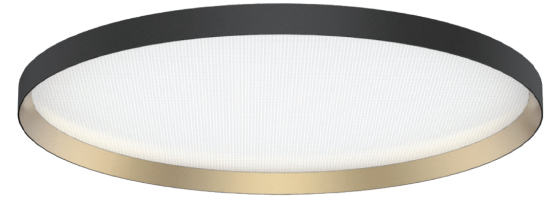

TYPE: PROJECT: CATALOG#: LED CEILING LIGHT

Product Features

GN-FL-T is a LED ceiling light which design with round aluminum housing with optimal cooling, microprismatic cover for eye comfort, RGBW function for decorative up light. This light available in 4 different mounting options.

Product Specifications

Model	GN-FL-T-600-40	GN-FL-T-600-50
Lumen Output	4900 lm	6000 lm
Power Consumption (W)	40 W	50 W
Efficacy	122 lm/W	120 lm/W
Input Voltage	120-277V AC	
Colour Temperature (CCT)	3000K, 3500K, 4000K	
CRI	Ra 80	
Dimensions	Ø 600 x 45 mm	
Beam Angle	90°	

Technical Drawing

DIMMABLE    IESNA LM-79 IESNA LM-80 IP20 5 YEARS LIMITED WARRANTY INCLUDED

Order Form

GN	FL-T	600	4	5	6	7	8	9
Series	Model	Size						
4. WATTAGE	5. VOLTAGE	6. CCT	7. HOUSING	8. DIMMING	9. ACCESSORIES			
40 40 W	A 120-277V AC	30 3000K	BG Black & Gold	NN None	CS Cable Suspension			
50 50 W		35 3500K	WH White	DM 0-10V	RS Rod Suspension			
		40 4000K		TR TRIAC	SM Surface Mount			