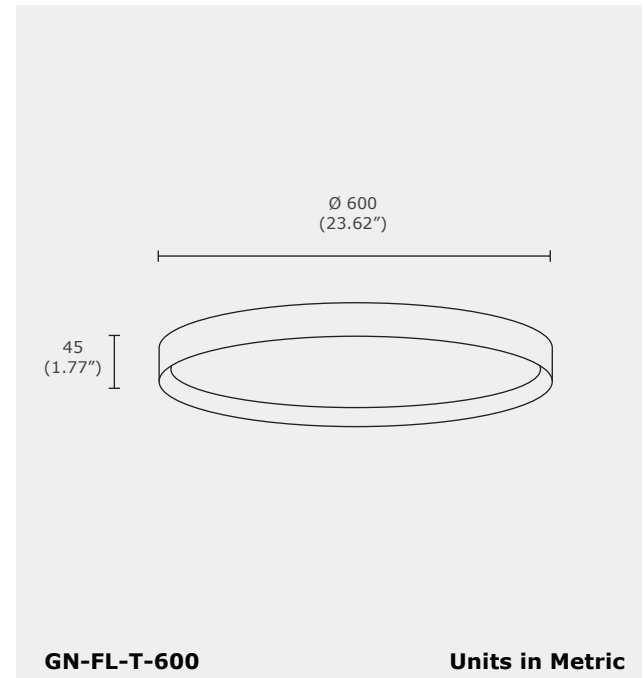

TYPE: PROJECT: CATALOG#: LED CEILING LIGHT

Product Features

GN-FL-T is a LED ceiling light which design with round aluminum housing with optimal cooling, microprismatic cover for eye comfort, RGBW function for decorative up light. This light available in 4 different mounting options.

Product Specifications

Model	GN-FL-T-600-40	GN-FL-T-600-50
Lumen Output	4900 lm	6000 lm
Power Consumption (W)	40 W	50 W
Efficacy	122 lm/W	120 lm/W
Input Voltage	120-277V AC	
Colour Temperature (CCT)	3000K, 3500K, 4000K	
CRI	Ra 80	
Dimensions	Ø 600 x 45 mm	
Beam Angle	90°	

Technical Drawing

DIMMABLE    IESNA LM-79 IESNA LM-80 IP20 5 YEARS LIMITED WARRANTY INCLUDED

Order Form

GN	FL-T	600	4	5	6	7	8	9
Series	Model	Size						
4. WATTAGE	5. VOLTAGE	6. CCT	7. HOUSING	8. DIMMING	9. ACCESSORIES			
40 40 W	A 120-277V AC	30 3000K	BG Black & Gold	NN None	CS Cable Suspension			
50 50 W		35 3500K	WH White	DM 0-10V	RS Rod Suspension			
		40 4000K		TR TRIAC	SM Surface Mount			