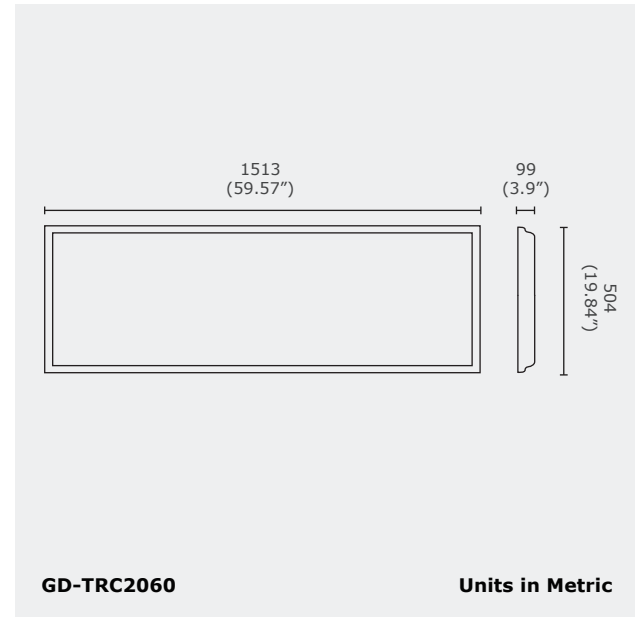

## Product Features

GD-TRC2060 is a LED troffer which intended for indoor use & suitable for office units with T-bar ceilings. This light will conveniently last over 50,000 hours with air return slots. Excellent replacement for conventional fluorescent fixtures.

## Product Specifications

Model	GD-TRC2060-40	GD-TRC2060-60
Lumen Output	4858 lm	7705 lm
Power Consumption	40 W	60 W
Efficacy	122 lm/W	113 lm/W
Input Voltage	100-277V AC, 347V AC	
Colour Temperature	3000K, 3500K, 4000K	
Dimensions (mm)	1513 x 504 x 99 mm	
CRI	Ra80	
Beam Angle	120°	

## Technical Drawing

## Order Form

GD	-	-	-	-	-	-
Series	Model	3	4	5	6	
<b>2. MODEL</b>	<b>3. VOLTAGE</b>	<b>4. WATTAGE</b>	<b>5. CCT</b>	<b>6. DIMMING</b>		
TRC2060 TRC2060	A 100-277V AC B 347V AC	40 40 W 60 60 W	30 3000K 40 4000K 35 3500K	DM 0-10V NN None		