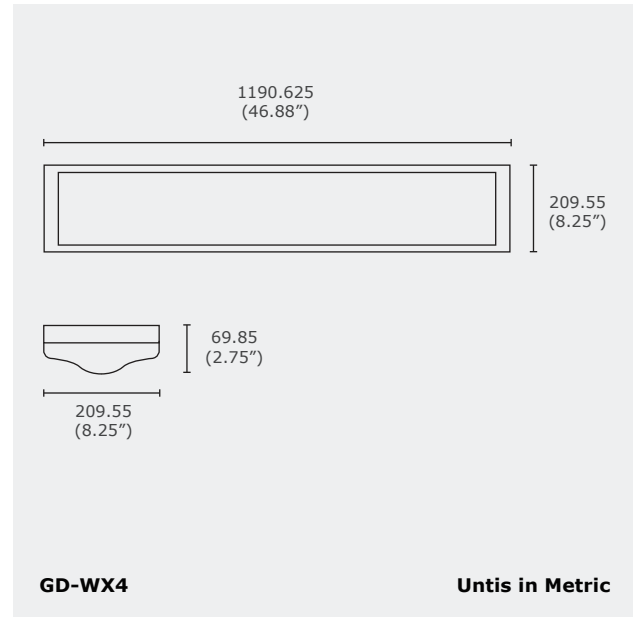

TYPE: PROJECT: CATALOG#: LED LUMINAIRE

Product Features

GD-WX4 is a LED luminaire with features economy and energy efficient performance, Tool-less design driver cover snap into housing for easy installation. This light is a cost effective LED luminaire for commercial ceiling fixture. Made with polycarbonate lens, high flame retardant point

Product Specifications

Model	GD-WX4
Lumen Output	5000 lm
Power Consumption	40 W
Efficacy	125 lm/W
Input Voltage	120-277V AC, 347V AC
Colour Temperature	3000K, 3500K, 4000K, 4500K, 5000K, 5500K
Dimensions (mm)	1190.625 x 209.55 x 69.85
CRI	Ra80

Technical Drawing

DIMMABLE   IESNA LM-79 IESNA LM-80 5 YEARS LIMITED WARRANTY INCLUDED

Order Form

GD	-	-	-	-	-
Series	Model	3	4	5	6
2. MODEL	3. VOLTAGE	4. CCT		5. MOUNTING	6. DIMMING
WX4 WX4	A 120-277V AC B 347V AC	30 3000K 35 3500K	40 4000K 45 4500K	50 5000K 55 5500K	DM 0-10V TR TRIAC
				SS Stem Suspended RM Row Mounting	