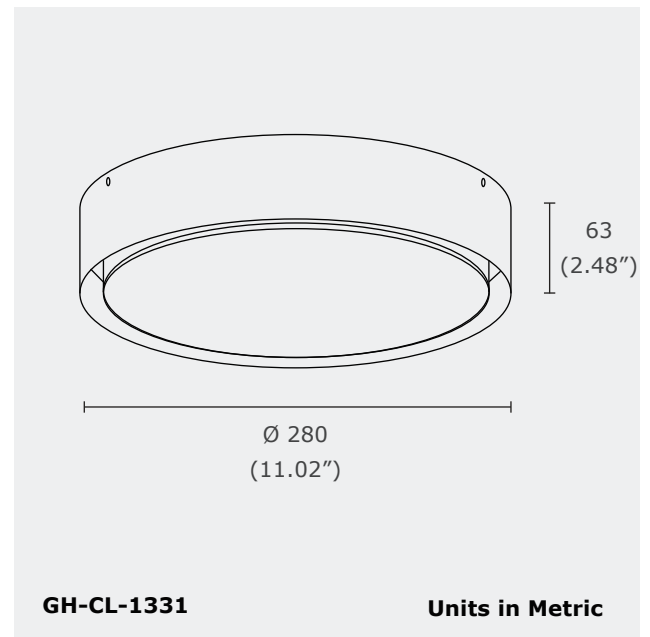

Product Features

GH-CL-1331 is a LED ceiling fixture which is suitable to install in outdoor and wet locations. Its body is made of aluminum with opal PC diffuser and the light is equipped with line voltage dimming feature.

Product Specifications

Model	GH-CL-1331
Lumen Output	1260 lm
Power Consumption (W)	18 W
Efficacy	70 lm/W
Input Voltage	120-277V AC
Colour Temperature (CCT)	2700K, 3000K, 3500K, 4000K, 5000K
CRI	Ra80
IP Rating	IP54
Dimensions	Ø 280 x 63 mm

Technical Drawing

Order Form

GH	-	CL-1331	-	18	-	A	-	5	-	6
Series		Model		Wattage		Voltage				

2. Model	3. WATTAGE	4. VOLTAGE	5. CCT	6. HOUSING
CL-1331 CL-1331	18 18 W	A 120-277V AC	27 2700K 40 4000K 30 3000K 50 5000K 35 3500K	BL Black GR Gray SV Silver