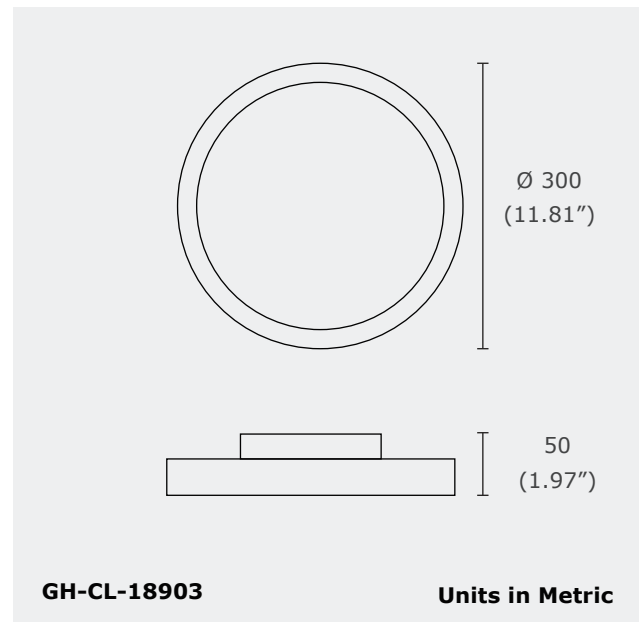

TYPE: PROJECT: CATALOG#: **LED CEILING FIXTURE**

Product Features

GH-CL-18903 is a LED ceiling fixture which is suitable to install in outdoor and wet locations. Its body is made of aluminum with PC diffuser and the light is equipped with 2835 SMD and 96 LED lamps.

Product Specifications

Model	GH-CL-18903
Lumen Output	1400 lm
Power Consumption (W)	20 W
Efficacy	70 lm/W
Input Voltage	120-277V AC
Colour Temperature (CCT)	2700K, 3000K, 3500K, 4000K, 5000K
CRI	Ra80
IP Rating	IP65
Dimensions	Ø 300 x 50 mm

Technical Drawing

Order Form

GH - CL-18903 - 20 - A - 5 - 6
 Series Model Wattage Voltage

2. Model	3. WATTAGE	4. VOLTAGE	5. CCT	6. HOUSING
CL-18903	20 20 W	A 120-277V AC	27 2700K 40 4000K 30 3000K 50 5000K 35 3500K	BL Black GR Gray SV Silver