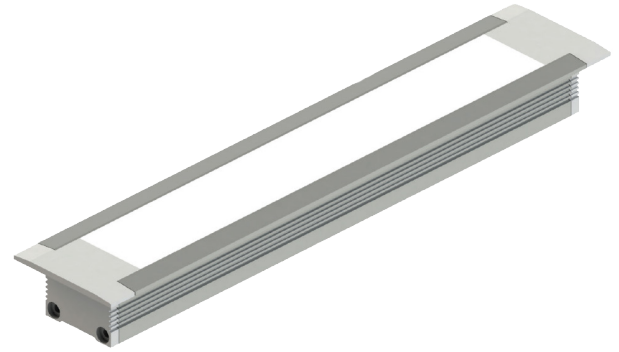

## Product Features

GIT-P2-4932 is a main profile that comes with end caps to attach onto the ends of the profile. It is fantastic for accent lighting and has optional mounting bracket available for recessed mounting, and optional connectors for joining multiple profiles together. It is recommended to use with Green Image Tech's Strip lights, model GS-50WFX1.

## Product Specifications

Model	GIT-P2-4932
Length	2500 mm
Dimensions (mm)	49 x 32 mm
Material	Aluminum
Max LED Strip	38 mm
Cover Options	Plastic