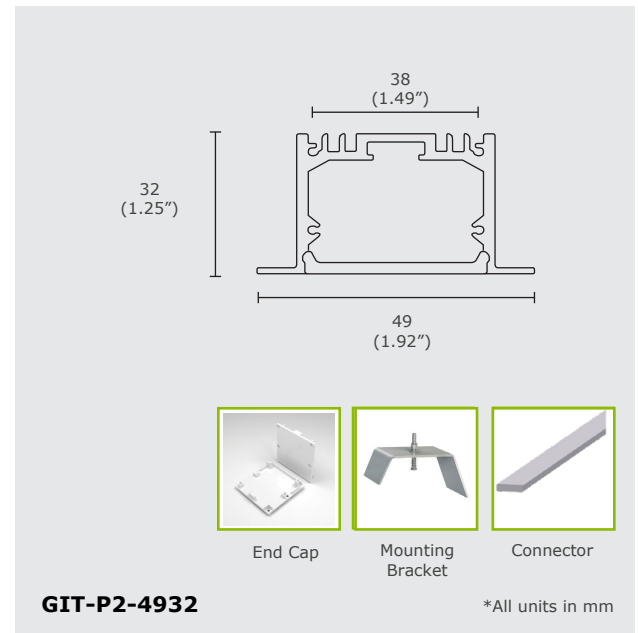

Technical Drawing

5 YEARS LIMITED WARRANTY INCLUDED

Order Form

P2		-		2		-		3		-		4	
Series													
2. MODEL	3. LENGTH	4. MODEL											
4932 4932	2500 2500 (2.5m)	MB	Mounting Bracket	C	Connector