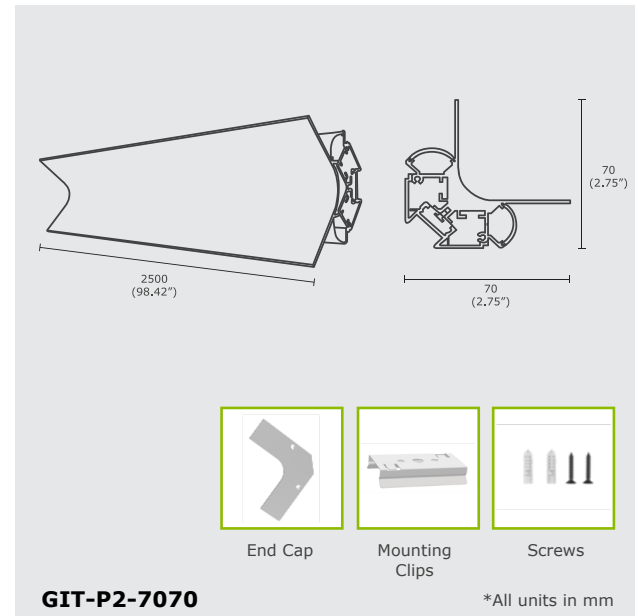

TYPE: PROJECT: CATALOG#:

Product Features

GIT-P2-7070 is a LED wall light profile which applies to gypsum lines and integrates into the architecture. It emits double lighting which can be used as decorative effect. This profile has an arc cover design for wider luminous surface and comes with detachable clasp for easy installation.

Product Specifications

Model	GIT-P2-7070
Length	2500 mm
Dimensions	70 x 70 mm
Material	Aluminum
Cover Option	Frosted Diffuser
Certification	CE, RoHS
Warranty	5 Years

Technical Drawing

CE  5 YEARS LIMITED WARRANTY INCLUDED

Order Form

GIT	-	-	-	-	-
Series	2	3	4	5	
2. MODEL	3. LENGTH	4. COVER OPTIONS	5. HOUSING		
P2-7070 P2-7070	2500 2500 (2.5m)	FD Frosted Diffuser	WH White	SV Silver	