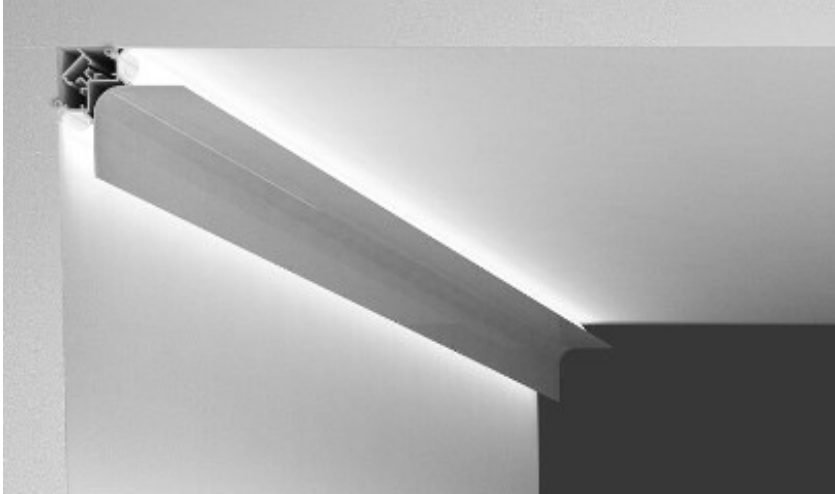

TYPE: PROJECT: CATALOG#:

Product Features

GIT-P2-7070 is a LED wall light profile which applies to gypsum lines and integrates into the architecture. It emits double lighting which can be used as decorative effect. This profile has an arc cover design for wider luminous surface and comes with detachable clasp for easy installation.

Product Specifications

Model	GIT-P2-7070
Length	2500 mm
Dimensions	70 x 70 mm
Material	Aluminum
Cover Option	Frosted Diffuser
Certification	CE, RoHS
Warranty	5 Years

Technical Drawing

CE  5 YEARS LIMITED WARRANTY INCLUDED