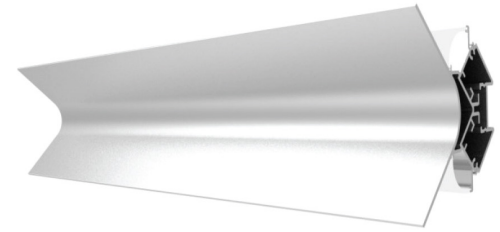

TYPE: PROJECT: CATALOG#:

Product Features

GIT-P2-7070 is a LED wall light profile which applies to gypsum lines and integrates into the architecture. It emits double lighting which can be used as decorative effect. This profile has an arc cover design for wider luminous surface and comes with detachable clasp for easy installation.

Product Specifications

Model	GIT-P2-7070
Length	2500 mm
Dimensions	70 x 70 mm
Material	Aluminum
Cover Option	Frosted Diffuser
Certification	CE, RoHS
Warranty	5 Years

Technical Drawing

CE  5 YEARS LIMITED WARRANTY INCLUDED

Order Form

GIT	-	-	-	-	-
Series	2	3	4	5	
2. MODEL	3. LENGTH	4. COVER OPTIONS	5. HOUSING		
P2-7070 P2-7070	2500 2500 (2.5m)	FD Frosted Diffuser	WH White	SV Silver	