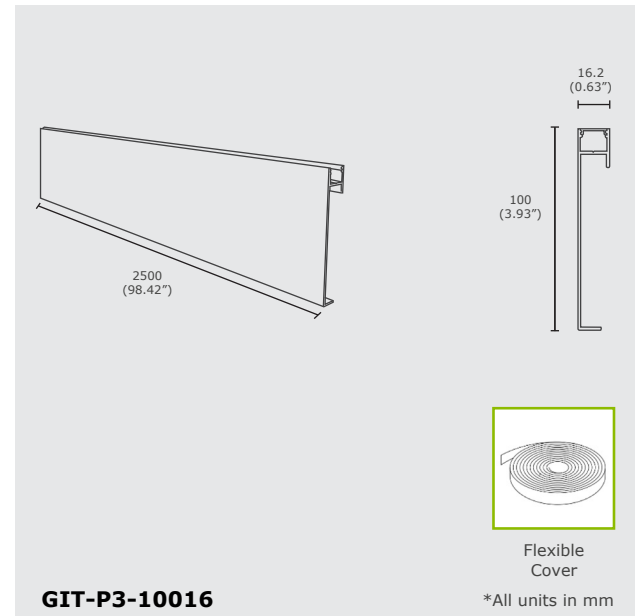

|TYPE:

|PROJECT:

|CATALOG#:

Product Features

GIT-P3-10016 is a baseboard profile that applies to skirting board and is integrated into the architecture. It comes with 20M ultra-long flexible diffusion cover and is made of Aluminum with high quality surface treatment.

Product Specifications

Model	GIT-P3-10016
Length	2500 mm
Dimensions (mm)	16 x 100 mm
Material	Aluminum
Cover Options	Frosted Diffuser
Certification	CE, RoHS
Warranty	5 Years

5 YEARS LIMITED WARRANTY INCLUDED

Technical Drawing

Order Form

PW	-	-	-	-	-
Series	2	3	4	5	
2. MODEL	3. LENGTH	4. ACCESSORIES	5. COVER OPTIONS		
10016 10016	2500 2500 (2.5m)	FC Flexible Cover	FD Frosted Diffuser		