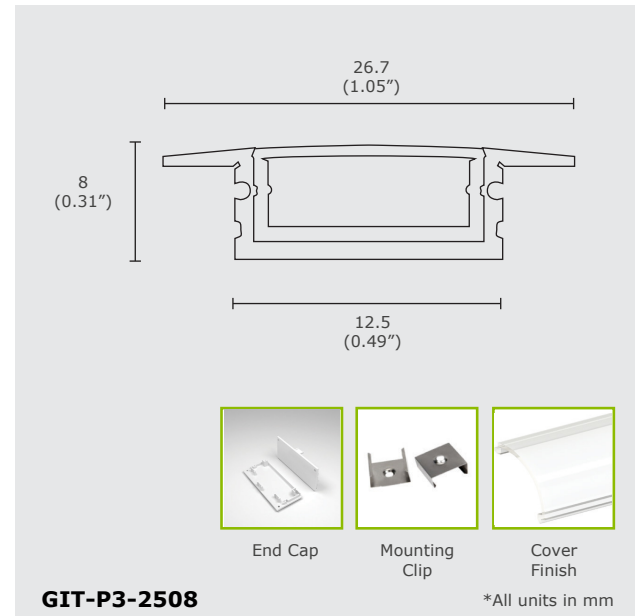

## Product Features

GIT-P3-2508 is a waterproof decorative profile that comes with end caps to attach onto the ends of the profile. It disperses heat efficiently and are available in anodized or painted finish. This profile also has optional mounting clips available for a variety of surface mounting.

## Product Specifications

Model	GIT-P3-2508
Length	2500 mm
Dimensions (mm)	26.7 x 8 mm
Material	Aluminum
Max LED Strip	12.5 mm
Colour	Silver, Black or White
Finish Options	Anodized or Painted

5 YEARS  
LIMITED WARRANTY  
INCLUDED

## Technical Drawing