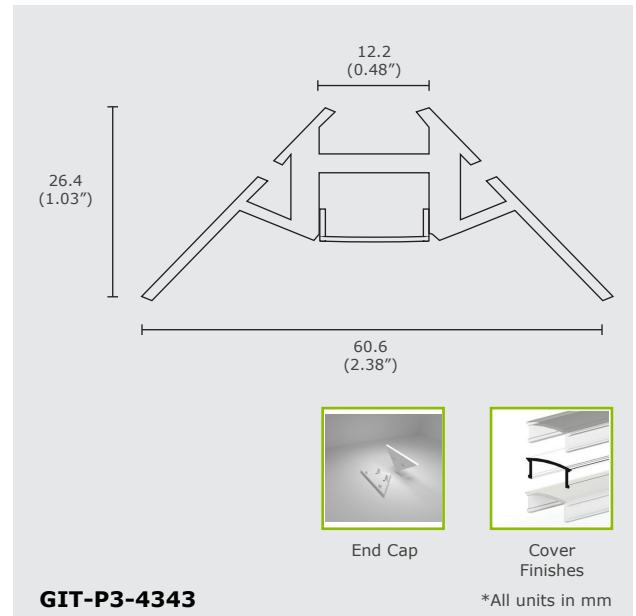

Technical Drawing

5 YEARS LIMITED WARRANTY INCLUDED

Order Form

P3		-		-		-		-	
Series	2	3	4	5					
2. MODEL	3. HOUSING	4. FINISH OPTIONS	5. COVER OPTIONS						
4343 4343	S Silver B Black W White	A Anodized P Painted	S Clear FR Frosted W Milky