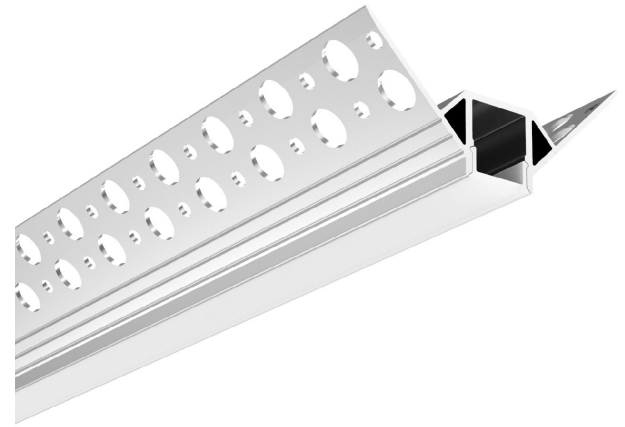

|TYPE:

|PROJECT:

|CATALOG#:

Product Features

GIT-PW-04 is a dry wall profile that comes with end caps to attach onto the ends of the profile. It is designed to be recessed mount and comes with PC or PMMA cover options.

Product Specifications

Model	GIT-PW-04
Length	2500 mm
Dimensions (mm)	50.6 x 22.8 mm
Material	Aluminum
Max LED Strip	10.5 mm
Cover Options	PC or PMMA
Colour Options	Silver

Technical Drawing

5 YEARS
LIMITED WARRANTY
INCLUDED