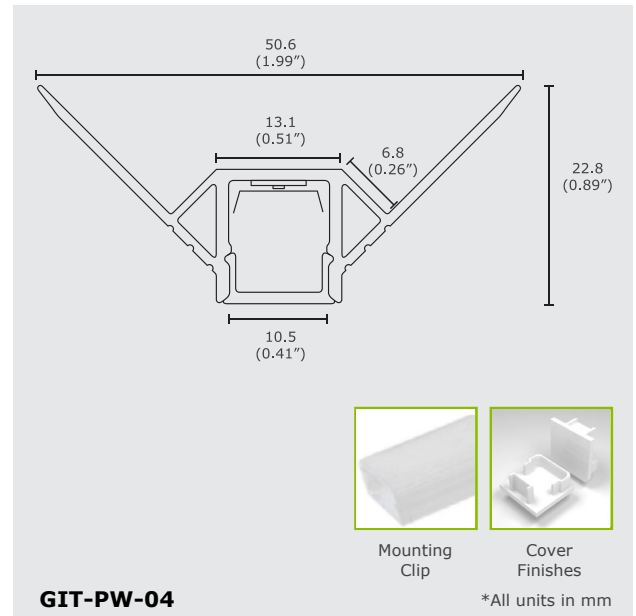

|TYPE:

|PROJECT:

|CATALOG#:

Product Features

GIT-PW-04 is a dry wall profile that comes with end caps to attach onto the ends of the profile. It is designed to be recessed mount and comes with PC or PMMA cover options.

Product Specifications

Model	GIT-PW-04
Length	2500 mm
Dimensions (mm)	50.6 x 22.8 mm
Material	Aluminum
Max LED Strip	10.5 mm
Cover Options	PC or PMMA
Colour Options	Silver

Technical Drawing

5 YEARS
LIMITED WARRANTY
INCLUDED