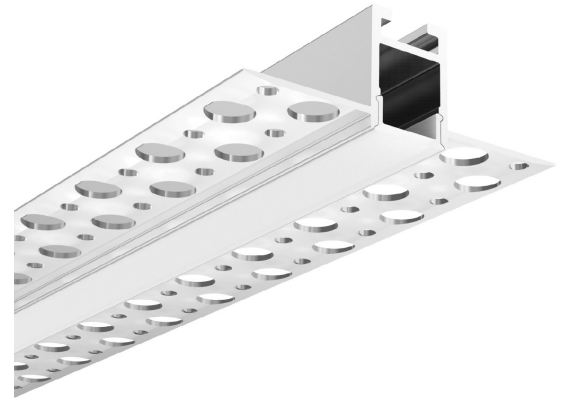

TYPE:

PROJECT:

CATALOG#:

Product Features

- Comes with end caps which attaches onto the ends of the profiles
- Recessed mount for a flushed, clean look

Product Specifications

Model	GIT-PW-06
Length	2500 mm
Dimensions (mm)	53 x 18.5 mm
Material	Aluminum
Max LED Strip	10.5 mm
Cover Options	PC or PMMA
Colour Options	Silver

Technical Drawing

5 YEARS
LIMITED WARRANTY
INCLUDED

Order Form

PW		-		-		-		-		-	
Series	2	3	4	5							
2. MODEL	3. LENGTH	4. COVER OPTIONS		5. COLOUR OPTIONS							
06 06	2500 2500 (2.5m)	PC	PC	PM	PMMA	SV	Silver				