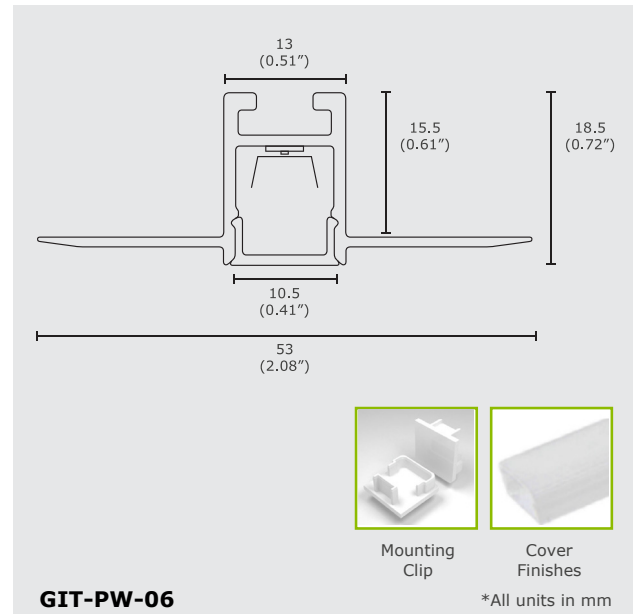

TYPE:

PROJECT:

CATALOG#:

Product Features

- Comes with end caps which attaches onto the ends of the profiles
- Recessed mount for a flushed, clean look

Product Specifications

Model	GIT-PW-06
Length	2500 mm
Dimensions (mm)	53 x 18.5 mm
Material	Aluminum
Max LED Strip	10.5 mm
Cover Options	PC or PMMA
Colour Options	Silver

Technical Drawing

5 YEARS
LIMITED WARRANTY
INCLUDED

Order Form

PW		-		-		-		-		-	
Series	2	3	4	5							
2. MODEL	3. LENGTH	4. COVER OPTIONS		5. COLOUR OPTIONS							
06 06	2500 2500 (2.5m)	PC	PC	PM	PMMA	SV	Silver				