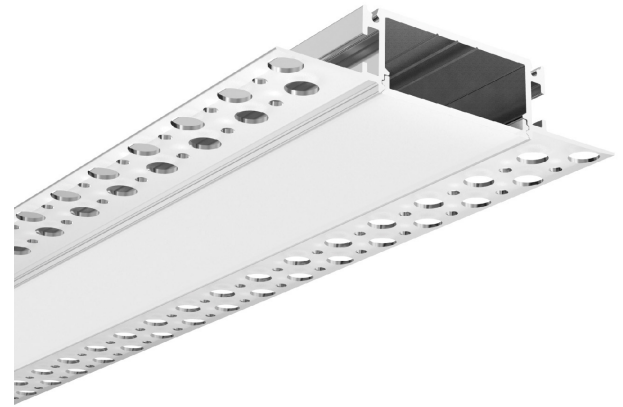

TYPE:

PROJECT:

CATALOG#:

Product Features

GIT-PW-08 is a dry wall profile that comes with end caps to attach onto the ends of the profile. It is designed to be recessed mount for a flushed and clean look, and comes with PC or PMMA cover options.

Product Specifications

Model	GIT-PW-08
Length	2500 mm
Dimensions (mm)	88 x 18.5 mm
Material	Aluminum
Max LED Strip	37 mm
Cover Options	PC or PMMA
Colour Options	Silver

Technical Drawing

5 YEARS
LIMITED WARRANTY
INCLUDED