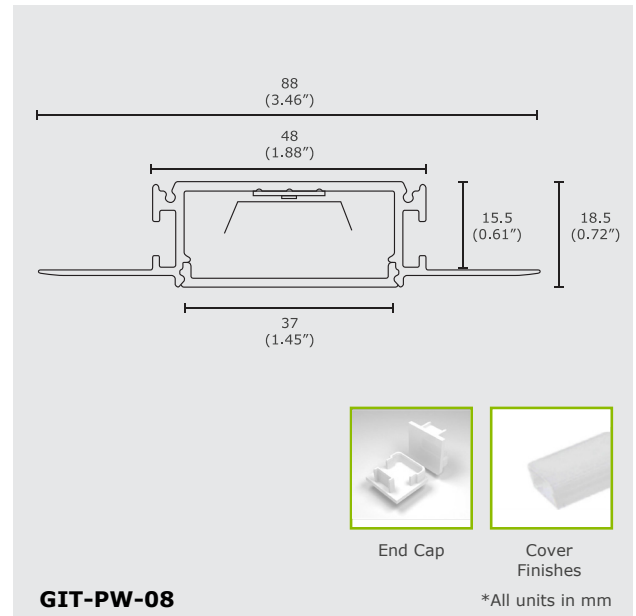

TYPE:

PROJECT:

CATALOG#:

Product Features

GIT-PW-08 is a dry wall profile that comes with end caps to attach onto the ends of the profile. It is designed to be recessed mount for a flushed and clean look, and comes with PC or PMMA cover options.

Product Specifications

Model	GIT-PW-08
Length	2500 mm
Dimensions (mm)	88 x 18.5 mm
Material	Aluminum
Max LED Strip	37 mm
Cover Options	PC or PMMA
Colour Options	Silver

Technical Drawing

5 YEARS
LIMITED WARRANTY
INCLUDED