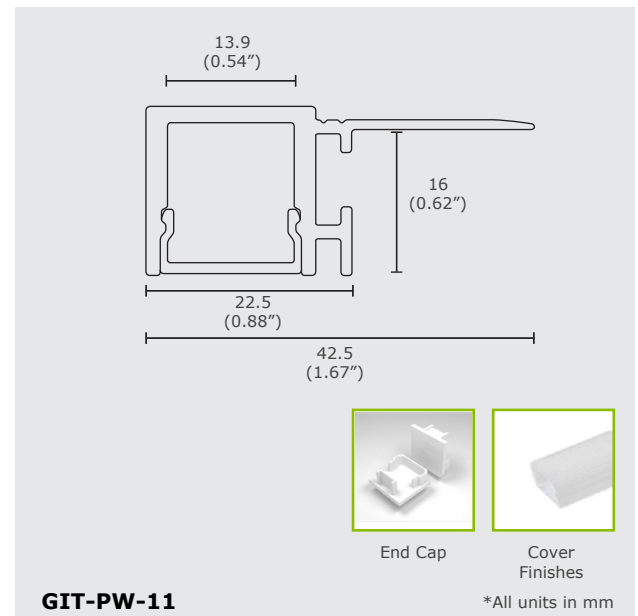

Technical Drawing

5 YEARS
LIMITED WARRANTY
INCLUDED

Order Form

PW	-	-	-	-	-	-
Series	2	3	4	5		
2. MODEL	3. LENGTH	4. COVER OPTIONS		5. HOUSING		
11 11	2500 2500 (2.5m)	PC	PC PM	PMMA	SV	Silver