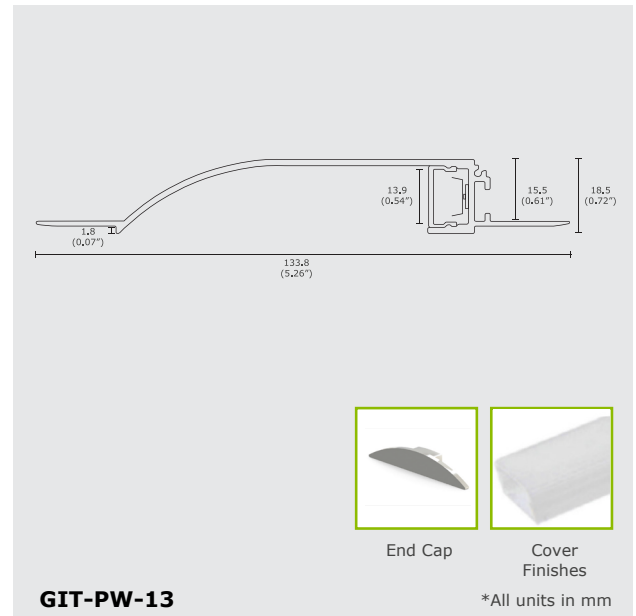

Technical Drawing

5 YEARS
LIMITED WARRANTY
INCLUDED

Order Form

PW	-	-	-	-	-	-
Series	2	3	4	5		
2. MODEL	3. LENGTH	4. COVER OPTIONS	5. COLOUR OPTIONS			
13 13	2500 2500 (2.5m)	PC PC PM PMMA	SV Silver