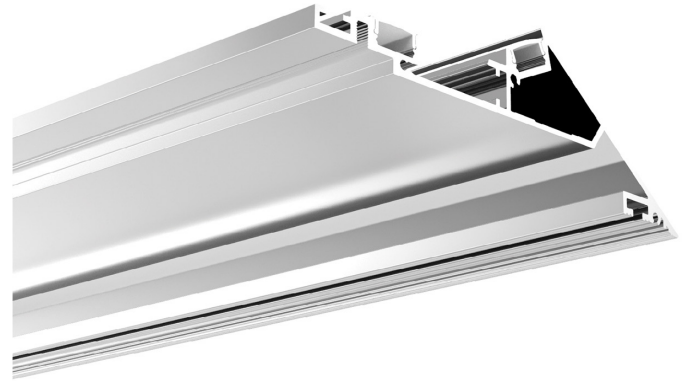

TYPE:

PROJECT:

CATALOG#:

Product Features

- Comes with end caps which attaches onto the ends of the profiles
- Recessed mount

Product Specifications

Model	GIT-PW-17
Length	2500 mm
Dimensions (mm)	143 x 46 mm
Material	Aluminum
Max LED Strip	12.3 mm
Cover Options	PC or PMMA
Colour Options	Silver

Technical Drawing

5 YEARS
LIMITED WARRANTY
INCLUDED

Order Form

PW	-	-	-	-	-	-
Series	2	3	4	5		
2. MODEL	3. LENGTH	4. COVER OPTIONS		5. COLOUR OPTIONS		
17 17	2500 2500 (2.5m)	PC PC	PM PMMA	SV	Silver	