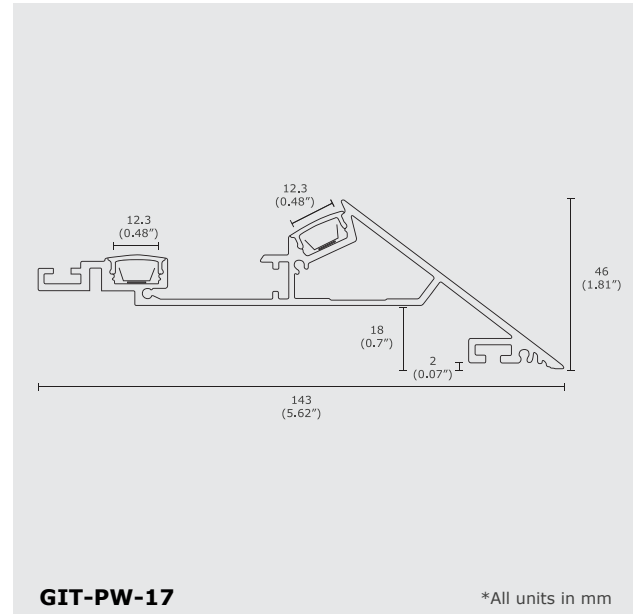

TYPE:

PROJECT:

CATALOG#:

Product Features

- Comes with end caps which attaches onto the ends of the profiles
- Recessed mount

Product Specifications

Model	GIT-PW-17
Length	2500 mm
Dimensions (mm)	143 x 46 mm
Material	Aluminum
Max LED Strip	12.3 mm
Cover Options	PC or PMMA
Colour Options	Silver

Technical Drawing

5 YEARS
LIMITED WARRANTY
INCLUDED

Order Form

PW	-	-	-	-	-	-
Series	2	3	4	5		
2. MODEL	3. LENGTH	4. COVER OPTIONS		5. COLOUR OPTIONS		
17 17	2500 2500 (2.5m)	PC PC	PM PMMA	SV	Silver	