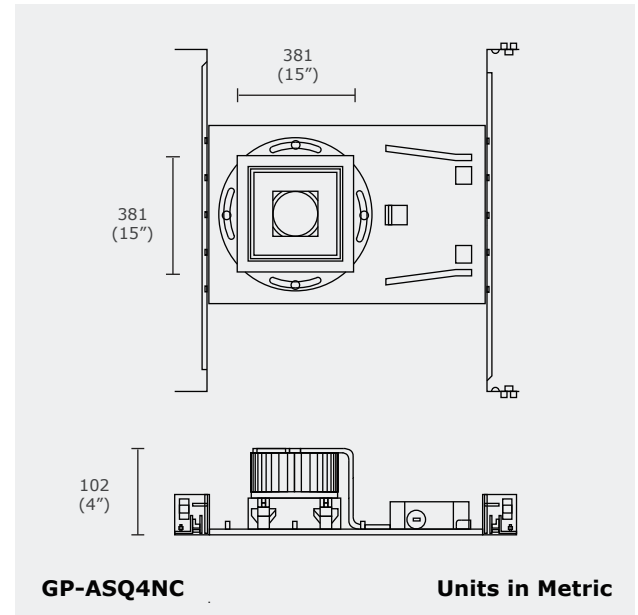

TYPE:

PROJECT:

CATALOG#:

Product Features

The GP-ASQ4NC is a downlight with die cast aluminum housing, and an adjustable lamp height. The reflector and dimmable are seperable for your convienence and offers adjustable hanger bar installation.

Product Specifications

Model	GP-15ASQ4NC	GP-20ASQ4NC	GP-30ASQ4NC
Lumen Output	1000 lm	1500 lm	2250 lm
Power Consumption (W)	15 W	20 W	30 W
Input Voltage	120-277V AC		
Colour Temperature (CCT)	2700K, 3000K, 3500K, 4000K		
CRI	Ra 80, Ra90		
Dimensions	381 x 381 mm		
PPF	> 0.98		
IP Rating	IP65		

IP65 IESNA LM-80 IESNA LM-79 DIMMABLE 5 YEARS LIMITED WARRANTY INCLUDED

Technical Drawing

Order Form

GP	-	-	-	-	-	-	-
Series	Model	3	4	5	6	7	
2. MODEL	3. WATTAGE	4. VOLTAGE	5. CCT	6. CRI	7. TRIM		
ASQ4NC ASQ4NC	15 15 W 30 30 W 20 20 W	A 120-277V AC	27 2700K 35 3500K 30 3000K 40 4000K	80 Ra 80 90 Ra 90	T Trim TL Trimless		