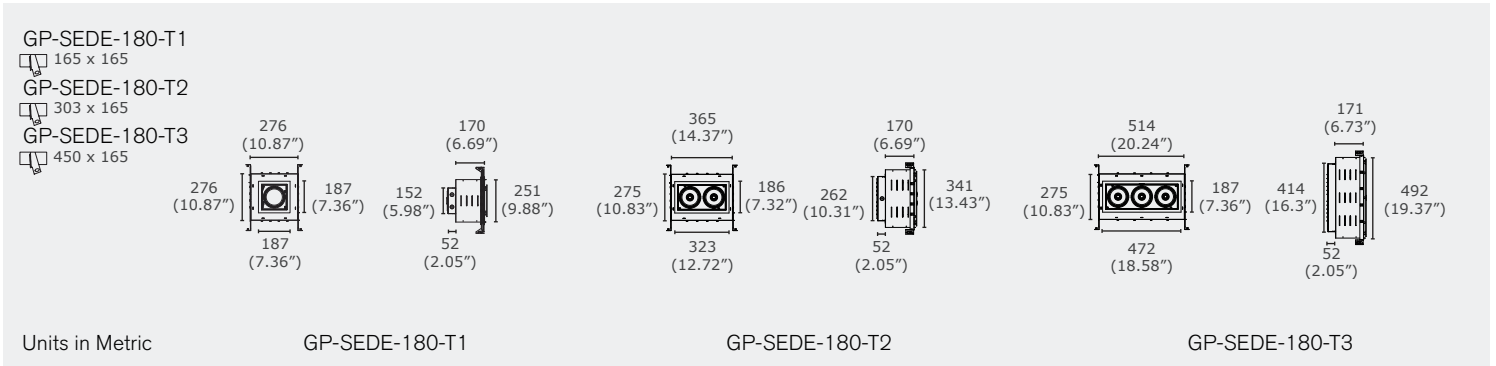

TYPE: PROJECT: CATALOG#: LED DOWNLIGHT

Product Features

GP-SEDE-180 is a compact and adjustable recessed LED downlight with simple and multiple head choice. Recessed housing with hanger bar. It is the best choice for shop and general lighting.

IP20 IESNA LM-80 IESNA LM-79   5 YEARS LIMITED WARRANTY INCLUDED

Technical Drawing

Product Specifications

Model	Lumen Output	Power	Size	Input Voltage	Colour Temperature	CRI	Beam Angle
GP-SEDE-180-T1	4000lm	40W	276x276x222mm	120-277V AC	2700K,3000K,3500K,4000K	Ra90	15°,24°,36°
GP-SEDE-180-T2	8000lm	80W	275x365x222mm				
GP-SEDE-180-T3	12000lm	120W	275x514x223mm				