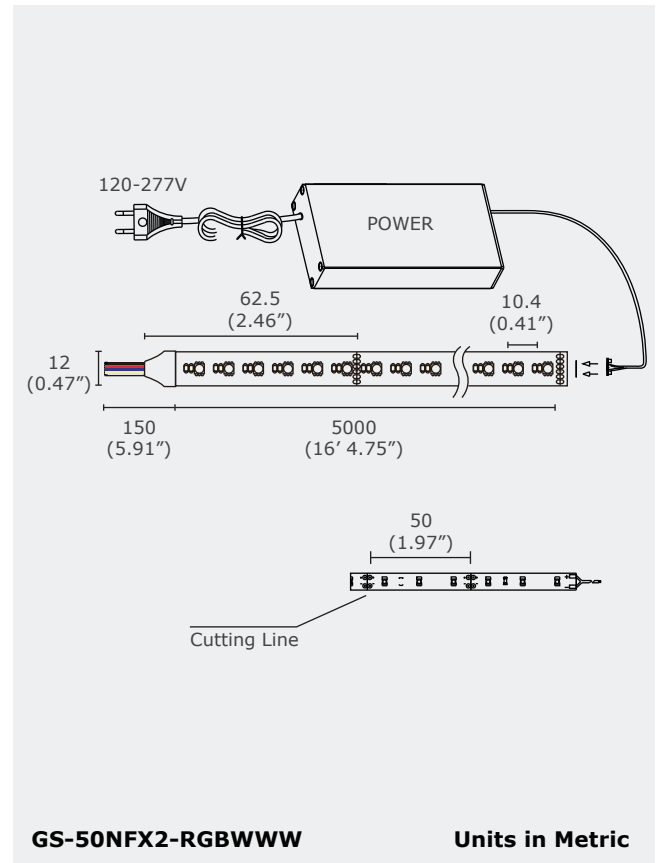

TYPE: PROJECT: CATALOG#: LED STRIP LIGHT

Product Features

The NFX2 flexible strip light is a low voltage and high brightness slim profile ideal for a multitude of applications. Available in 5 meter rolls, can be cut to needed length and includes pre-applied double-sided adhesive for easy installation. Our LED strip lights come in a wide range of single colours as well as multi-color strips (RGB).

Technical Drawing

Product Specifications

Model	GS-50NFX2-RGBWWW
Lumen Output	11,600 lm MAX(2,320 lm/m)
LED Quantity	300
Power Consumption (W)	115 W (23 W/m)
Efficacy	90 lm/W
Input Voltage	12V DC, 24V DC
Colour Temperature (CCT)	2700 - 5000K + RGB
Dimensions	5000 x 12 x 3.2 mm
CRI	Ra80
IP Rating	IP20, IP54
Beam Angle	120°

Order Form

GS	-	NFX2-RGBWWW	-	50	-	27	-	
Series		2		3		4		5
2. MODEL		3. LENGTH		4. VOLTAGE		5. Colour Temperature		6. IP RATING
NFX2-RGBWWW		50 5000 (5m)		A 12V DC B 24V DC		27 2700K - 5000K + RGB		20 IP20 54 IP54