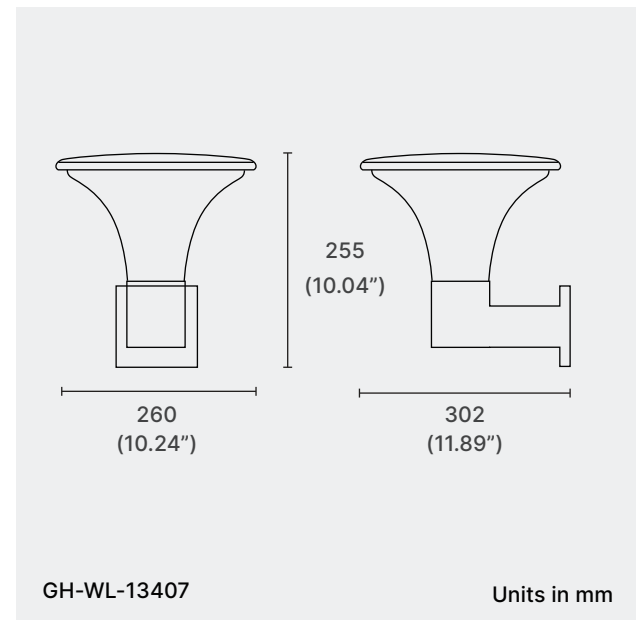

Product Specifications

Model	GH-WL-13407
Lumen Output	1,200 lm
Power Consumption (W)	10 W
Efficacy	120 lm/W
Input Voltage	120-277V AC
Colour Temperature (CCT)	2700K, 3000K, 3500K, 4000K, 5000K
CRI	Ra80
IP Rating	IP65
Dimensions	260 x 302 x 255 mm

IP65
RATED & TESTED

IESNA
LM-79

IESNA
LM-80

5 YEARS
LIMITED WARRANTY
INCLUDED