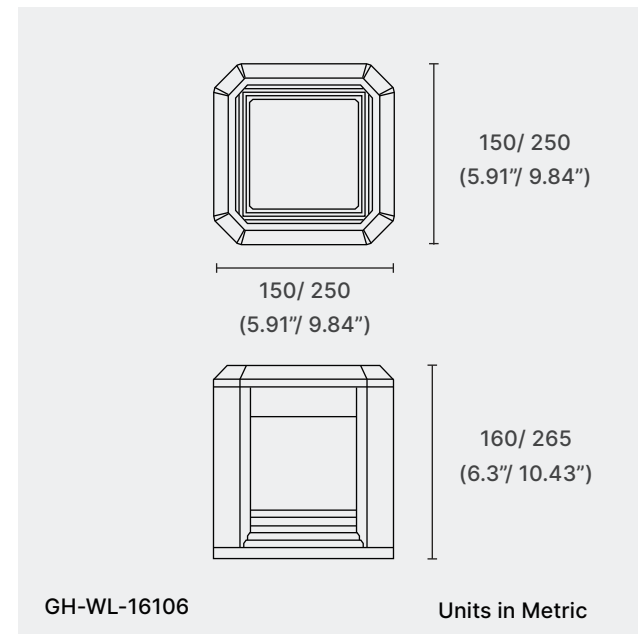

## Product Features

GH-WL-16101 is a LED wall light which is suitable to install in outdoor and wet locations. Its body is made of aluminum with PC diffuser and the luminaires are built with LED integral power supply unit.

## Product Specifications

Model	GH-WL-16101-13	GH-WL-16101-20
Lumen Output	1,560 lm	2400 lm
Power Consumption (W)	13 W	20 W
Efficacy	120 lm/W	120 lm/W
Input Voltage	120-277V AC	
Colour Temperature (CCT)	2700K, 3000K, 3500K, 4000K, 5000K	
CRI	Ra80	
IP Rating	IP65	
Dimensions	150 x 150 x 160 mm	250 x 250 x 265 mm

## Technical Drawing