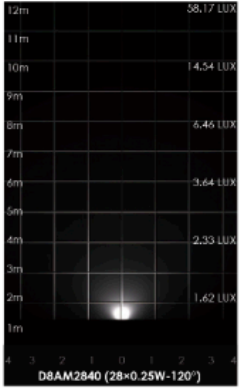

TYPE: _____ PROJECT: _____ CATALOG#: _____

Product Features

- Extruded aluminum alloy & powder coated
- Anti-glare
- Optical reflector with over 85% of efficiency

Product Specifications

Model	GH-5DM
Lumen Output	550 lm
Power Consumption (W)	9 W
Efficacy	61 lm/W
Input Voltage	24V DC
Colour Temperature (CCT)	3000K, 3500K, 4000K
Beam Angle	120°
CRI	Ra80
IP Rating	IP65
Dimensions	Ø 120 x 64 mm

Product Specifications

Order Form

GH _____ 5DM _____
 Series Model 3 4 5 6

3. WATTAGE	4. VOLTAGE	5. CCT	6. BEAM ANGLE
9 9 W	A 24V DC	30 3000K 40 4000K 35 3500K	120 120°

TYPE: _____ PROJECT: _____ CATALOG#: _____ LED CEILING DOWNLIGHT

Photometric

Lux distance cure

	Illuminance at a distance		Beam width	
	Center beam LUX		V	H
2m	58.17 LUX		5.6m	5.7m
4m	14.54 LUX		11.2m	11.4m
6m	6.46 LUX		16.9m	17.1m
8m	3.64 LUX		22.5m	22.8m
10m	2.33 LUX		28.1m	28.5m
12m	1.62 LUX		33.7m	34.2m
Ver.Spread:109.2		Horiz.Spread:110.0		