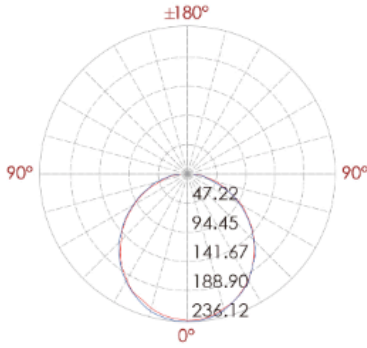

TYPE: _____ PROJECT: _____ CATALOG#: _____

Product Features

- Extruded aluminum alloy & powder coated
- Anti-glare
- Optical reflector with over 85% of efficiency

Product Specifications

Model	GH-5DM
Lumen Output	550 lm
Power Consumption (W)	9 W
Efficacy	61 lm/W
Input Voltage	24V DC
Colour Temperature (CCT)	3000K, 3500K, 4000K
Beam Angle	120°
CRI	Ra80
IP Rating	IP65
Dimensions	Ø 120 x 64 mm

Product Specifications

Order Form

GH _____ 5DM _____
 Series Model 3 4 5 6

3. WATTAGE	4. VOLTAGE	5. CCT	6. BEAM ANGLE
9 9 W	A 24V DC	30 3000K 40 4000K 35 3500K	120 120°

TYPE: _____ PROJECT: _____ CATALOG#: _____ LED CEILING DOWNLIGHT

Photometric

Lux distance cure

	Illuminance at a distance		Beam width	
	Center beam LUX		V	H
2m	58.17 LUX		5.6m	5.7m
4m	14.54 LUX		11.2m	11.4m
6m	6.46 LUX		16.9m	17.1m
8m	3.64 LUX		22.5m	22.8m
10m	2.33 LUX		28.1m	28.5m
12m	1.62 LUX		33.7m	34.2m
Ver.Spread:109.2		Horiz.Spread:110.0		