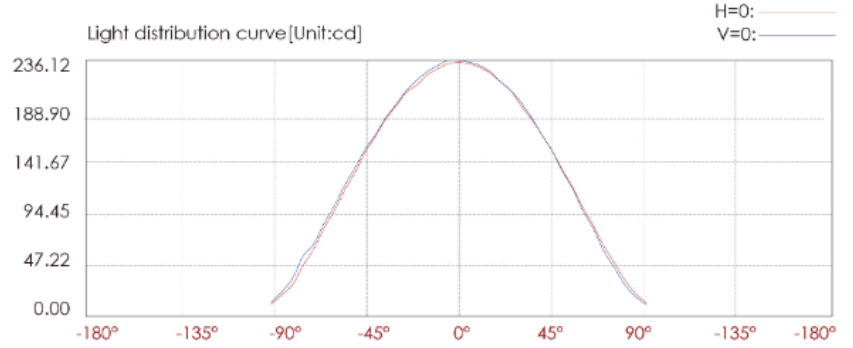

TYPE: _____ PROJECT: _____ CATALOG#: _____

Product Features

- Extruded aluminum alloy & powder coated
- Anti-glare
- Optical reflector with over 85% of efficiency

Product Specifications

Model	GH-5DM
Lumen Output	550 lm
Power Consumption (W)	9 W
Efficacy	61 lm/W
Input Voltage	24V DC
Colour Temperature (CCT)	3000K, 3500K, 4000K
Beam Angle	120°
CRI	Ra80
IP Rating	IP65
Dimensions	Ø 120 x 64 mm

Product Specifications

Order Form

GH _____ 5DM _____
 Series Model 3 4 5 6

3. WATTAGE	4. VOLTAGE	5. CCT	6. BEAM ANGLE
9 9 W	A 24V DC	30 3000K 40 4000K 35 3500K	120 120°

TYPE: _____ PROJECT: _____ CATALOG#: _____ LED CEILING DOWNLIGHT

Photometric

Lux distance cure

	Illuminance at a distance		Beam width	
	Center beam LUX		V	H
2m	58.17 LUX		5.6m	5.7m
4m	14.54 LUX		11.2m	11.4m
6m	6.46 LUX		16.9m	17.1m
8m	3.64 LUX		22.5m	22.8m
10m	2.33 LUX		28.1m	28.5m
12m	1.62 LUX		33.7m	34.2m
Ver.Spread:109.2		Horiz.Spread:110.0		