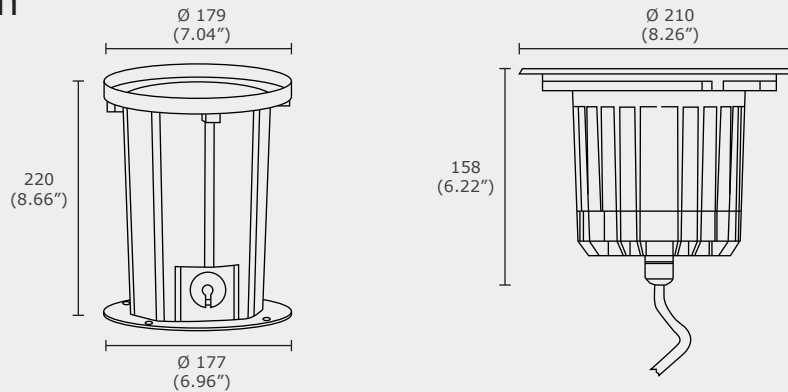

GG-18R2GD Inground Light

Type: _____
 Project: _____
 Catalog#: _____

Main Features

- Capable of generating an abundance of light
- Cool white or warm white colour temperature
- Grey powder coated aluminum
- Step tempered white coating glass

Technical Information

GG-18R2GD

*All units in mm

Specification Features

Model GG-18R2GD

Lumen Output	1225 lm
Power Consumption (W)	18 W
Input Voltage	24V DC, 120V AC
Colour Temperature	3000K, 4000K
Dimensions	Ø 210 x 158 mm/ Ø 179 x 220 x Ø 177 mm (Mounting Sleeve)
IP Rating	67
CRI	Ra 80
PFC	> 0.90
Weight	4 kgs
Beam Angle	24°
Certification	cETLus, RoHS, CE
Warranty	5 Years

Order form

Series		Model		Wattage		Voltage		Colour Temperature		Beam Angle	
GG	GG	R2GD	R2GD	18	18 W	A	24V DC	30	3000K	24	24°
						B	120V AC	40	4000K		