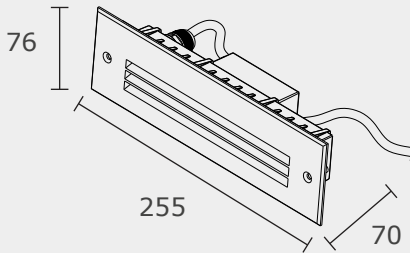

GG-06LPWL6 LED Recessed Wall Light

Type: _____
Project: _____
Catalog#: _____

Main Features

- Die cast aluminum housing
- Stainless steel plate
- Perfect for pathways or stairs
- Over 50,000 hours of life

Technical Information

GG-06LPWL6

Mounting Sleeve

*All units in metric

Specification Features

Model	GG-06LPWL6
Lumen Output	45 lm
Power Consumption (W)	6 W
Colour Temperature	2000K, 3000K, 6000K
Input Voltage	24V DC
CRI	Ra 80
IP Rating	66
Dimensions	255 x 70 x 81 mm
Operating Temperature	-20°C ~ 40°C
Certification	cETLus, RoHS, CE
Warranty	5 Years