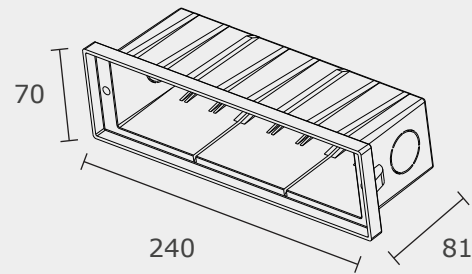

GG-06LPWL6 LED Recessed Wall Light

Type: _____
Project: _____
Catalog#: _____

Main Features

- Die cast aluminum housing
- Stainless steel plate
- Perfect for pathways or stairs
- Over 50,000 hours of life

Technical Information

GG-06LPWL6

Mounting Sleeve

*All units in metric

Specification Features

Model	GG-06LPWL6
Lumen Output	45 lm
Power Consumption (W)	6 W
Colour Temperature	2000K, 3000K, 6000K
Input Voltage	24V DC
CRI	Ra 80
IP Rating	66
Dimensions	255 x 70 x 81 mm
Operating Temperature	-20°C ~ 40°C
Certification	cETLus, RoHS, CE
Warranty	5 Years