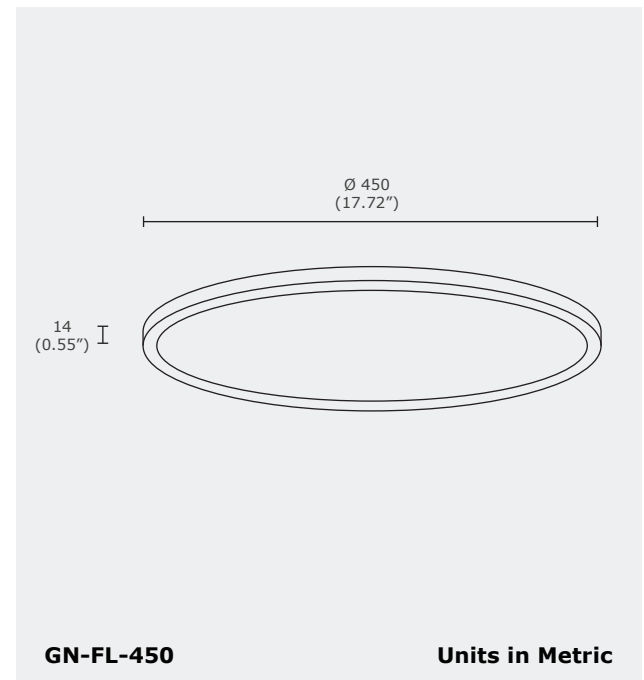

TYPE: PROJECT: CATALOG#: LED CEILING LIGHT

Product Features

GN-FL is a LED ceiling light with a design of round aluminum housing. It has an optimal cooling, micro prismatic cover for eye comfort and RGBW function for decorative occasion. This product comes in 4 different mounting options.

Product Specifications

Model	GN-FL-450-18	GN-FL-450-26
Lumen Output	2200 lm	3000 lm
Power Consumption (W)	18 W	26 W
Efficacy	122 lm/W	115 lm/W
Input Voltage	120-277V AC	
Colour Temperature (CCT)	3000K, 3500K, 4000K	
CRI	Ra80	
Dimensions	Ø 450 x 14 mm	
Beam Angle	90°	

Technical Drawing

DIMMABLE   IESNA LM-79 IESNA LM-80 IP20 5 YEARS LIMITED WARRANTY INCLUDED

Order Form

GN	FL	450	4	5	6	7	8	9
Series	Model	Size						
4. WATTAGE	5. VOLTAGE	6. CCT	7. HOUSING	8. DIMMING	9. ACCESSORIES			
18 18 W	A 120-277V AC	30 3000K	BK Black	NN None	CS Cable Suspension			
26 26 W		35 3500K	WH White	DM 0-10V	RS Rod Suspension			
		40 4000K		TR TRIAC	SM Surface Mount			