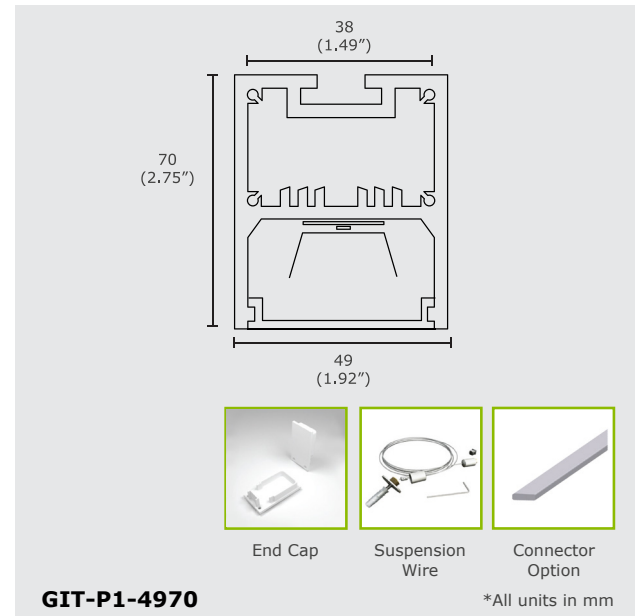

## Product Features

GIT-P1-4970 is a main profile that comes with end caps to attach onto the ends of the profiles. To connect multiple profiles, use connectors to joint them together. The suspension wire can be used for ceiling suspension mounts. It is recommended to use with Green Image's strip lights, model GS-25WFX2.

## Product Specifications

Model	GIT-P1-4970
Length	2500 mm
Dimensions	49 x 70 mm
Material	Aluminum
Max LED Strip	38 mm
Cover Option	Plastic

5 YEARS LIMITED WARRANTY INCLUDED

## Technical Drawing