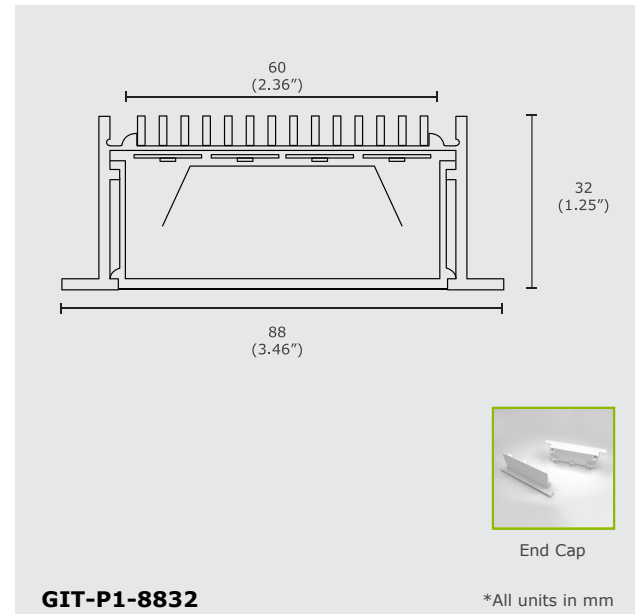

Product Features

GIT-P1-8832 is a main profile that comes with end caps to attach onto the ends of the profiles. It is recommended to use with Green Image's strip lights, model GS-25WFX3.

Product Specifications

Model	GIT-P1-8832
Length	2500 mm
Dimensions	88 x 32 mm
Material	Aluminum
Max LED Strip	60 mm
Cover Option	Plastic

Technical Drawing

5 YEARS
LIMITED WARRANTY
INCLUDED

Order Form

GIT - - - - -

Series 2 3

2. MODEL | **3. LENGTH**

P1-8832 P1-8832 | **2500** 2500 (2.5m)