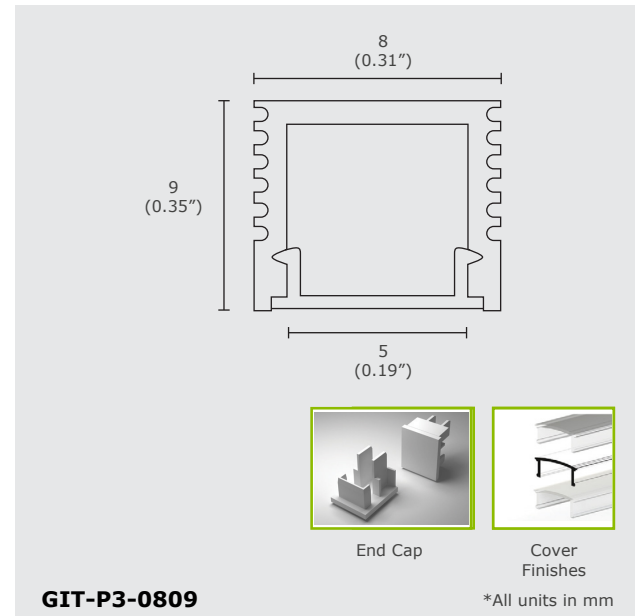

Technical Drawing

Order Form

P3		-		-		-		-		-	
Series	2	3	4	5							
2. MODEL	3. LENGTH	4. COVER OPTIONS		5. OPTIONS							
0809 0809	2500 2500 (2.5m)	C	Clear	M	Milky	F	Frosted	MC	Mounting Clip