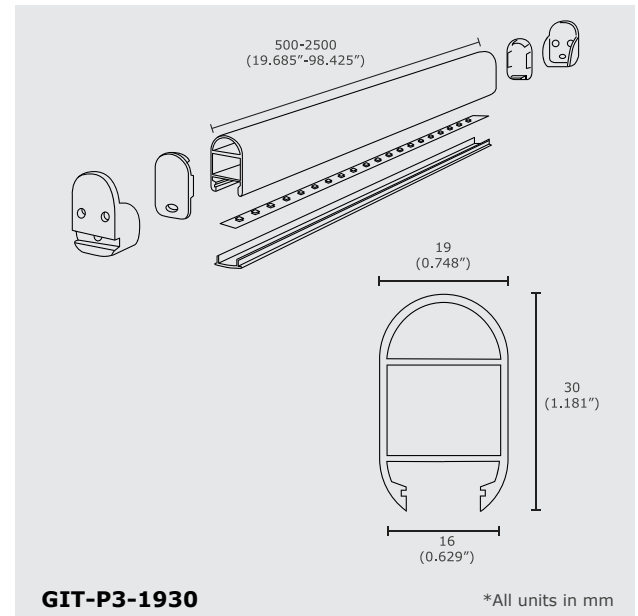

Technical Drawing

CE 5 YEARS LIMITED WARRANTY INCLUDED

Order Form

P3	-	-	-	-
Series	2	3	4	
2. MODEL	3. HOUSING	4. COVER OPTIONS		
1930 1930	SV Silver BL Black	CL Clear MK Milky		
	WH White	FR Frosted