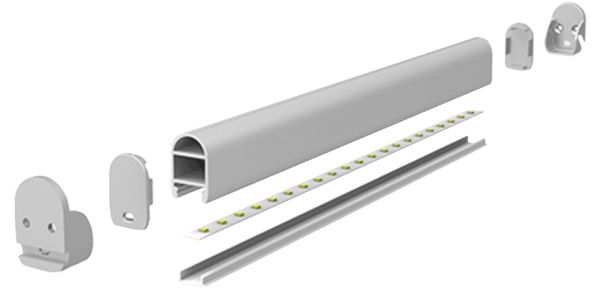

## Product Features

GIT-P3-1930 is a commercial light profile that comes with end caps to attach onto the ends of the profile. The diffuser cover makes it suitable for commercial and indoor lighting. It is recommended to use with Green Image's Strip Lights.

## Product Specifications

<b>Model</b>	<b>GIT-P3-1930</b>
Length	500 - 2500 mm
Dimensions	30 x 19 mm
Material	Aluminum
Cover Option	Clear, Frosted, Milky
Colour	White, Black, Silver
Certification	CE, RoHS
Warranty	5 Years