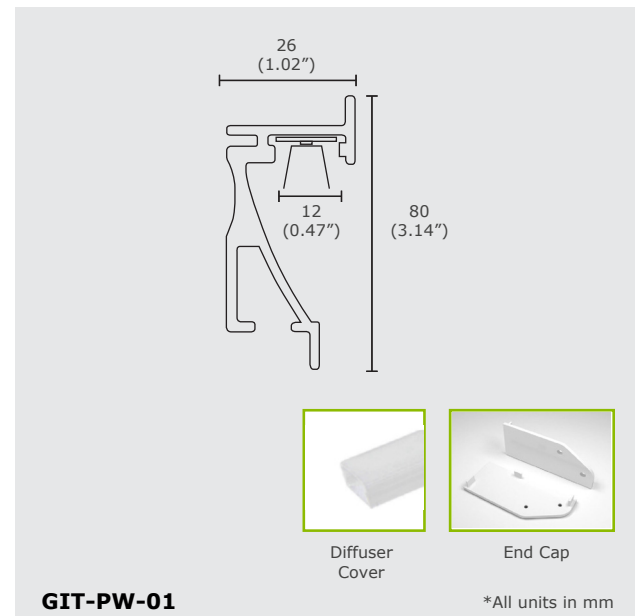

Product Features

- Fantastic for accent lighting
- Comes with end caps which attaches onto the ends of the profiles
- Works with Green Image Tech's Strip lights
- Recommended use with GS-50NFX

Product Specifications

Model	GIT-PW-01
Length	2500 mm
Dimensions (mm)	26 x 80 mm
Material	Aluminum
Max LED Strip	12 mm
Cover Options	Frosted

Technical Drawing

5 YEARS
LIMITED WARRANTY
INCLUDED

Order Form

PW

Series

2

3

2. MODEL | 3. LENGTH

01 01 | 2500 2500 (2.5m)