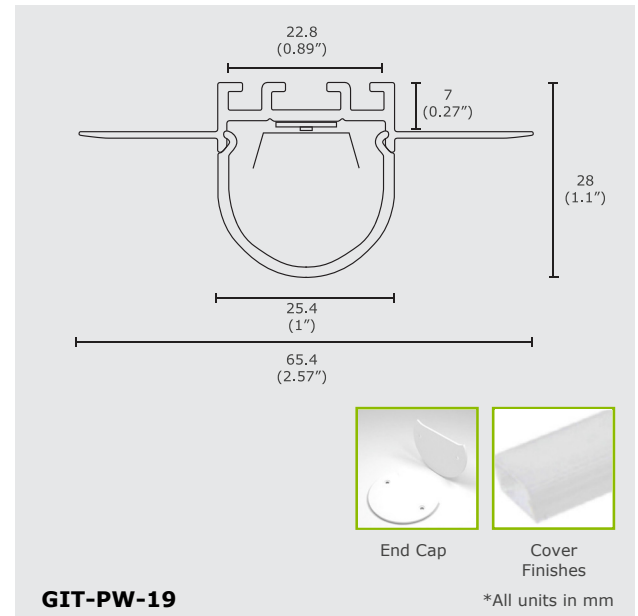

Technical Drawing

5 YEARS
LIMITED WARRANTY
INCLUDED

Order Form

PW		-		-		-		-		-	
Series	2	3	4	5							
2. MODEL	3. LENGTH	4. COVER OPTIONS		5. COLOUR OPTIONS							
19 19	2500 2500 (2.5m)	PC	PC	PM	PMMA	SV	Silver