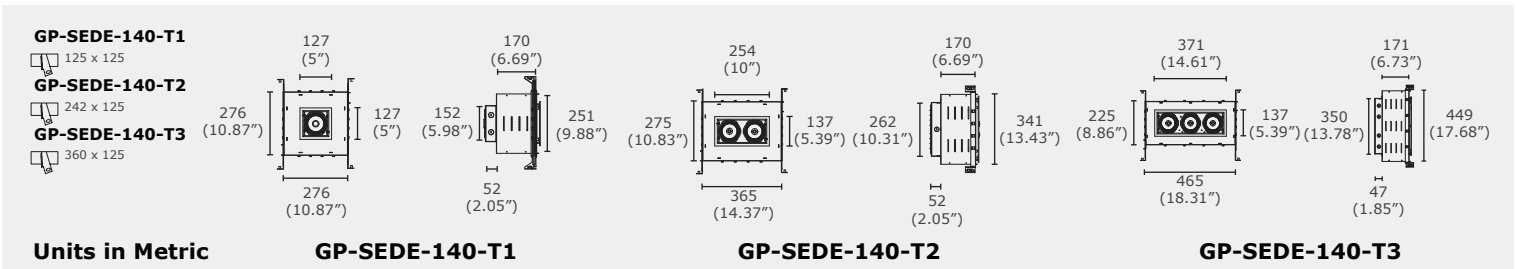

## Product Features

GP-SEDE-120 is a compact and adjustable recessed LED downlight with simple and multiple head choice. Recessed housing with hanger bar. It is the best choice for shop and general lighting

## Product Specifications

Model	SEDE-140-T1	SEDE-140-T2	SEDE-140-T3
Lumen Output	3000 lm	6000 lm	9000 lm
Power Consumption (W)	30 W	60 W	90 W
Input Voltage	120-277V AC		
Colour Temperature (CCT)	2700K, 3000K, 3500K, 4000K		
CRI	Ra 90		
Dimensions (mm)	276 x 276 x 222	275 x 365 x 222	465 x 225 x 218
Beam Angle	15°, 24°, 36°		