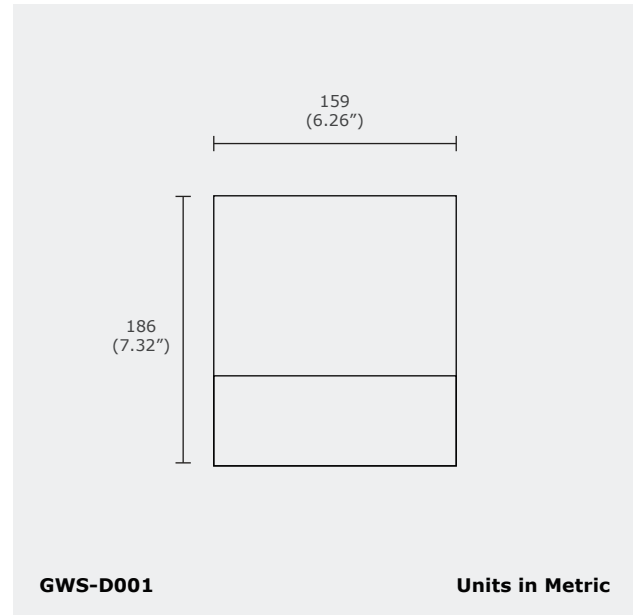

TYPE: PROJECT: CATALOG#: DOORPLATE LED WALL SCORE

Product Features

GWS-D001 is doorplate LED wall score which intended for indoor applications & acrylic sign with LED laser base. This light has excellent colour rendering with low energy, low UV, simple installation, mounts on junction box

Product Specifications

Model	GWS-D001
Lumen Output	200 lm
Power Consumption	40 W
Efficacy	50 lm/W
Input Voltage	120-277V AC
Colour Temperature	2700K, 3000K, 4000K
IP Rating	IP20
Dimensions (mm)	186 x 159 x 56 mm

Technical Drawing

 IP20 IESNA LM-80 IESNA LM-79 5 YEARS LIMITED WARRANTY INCLUDED

Order Form

GWS		-		-		3		-		4		-		5	
Series		Model													
2. MODEL	3. VOLTAGE	4. CCT	5. HOUSING												
D001 D001	A 120-277V AC	27 2700K 40 4000K 30 3000K	WH White	NC Nickel											
			BK Black												