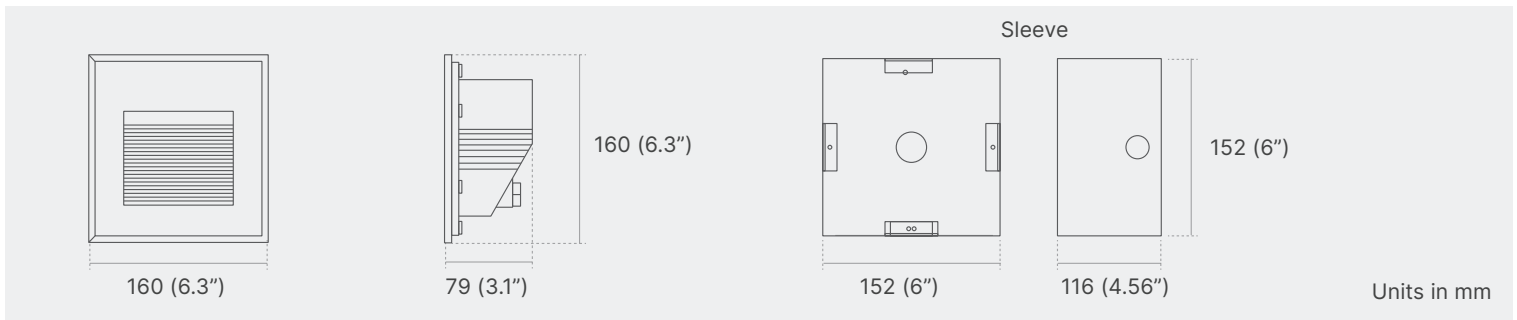

Product Features

- Die cast aluminum housing
- Stainless steel plate
- Perfect for pathways or stairs
- Over 50,000 hours of life
- IP 67 rated for outdoor use
- Grey powder coated

5 YEARS LIMITED WARRANTY INCLUDED    IESNA LM-79 IESNA LM-80 IP65 (MILITARY TESTED)

Technical Drawing

Product Specifications

Model	GG-03LPWL4
Lumen Output	49 lm
Power Consumption	1.6 W (Average)
Input Voltage	12V DC, 120/240V AC
Colour Temperature	2000K, 3000K, 6000K
Dimensions	160 x 160 x 79 mm
IP Rating	IP65
Operating Temperature	-20°C ~ 40°C
Certification	cETLus
Warranty	5 Years

Order Form

GG Series - 03LPWL4 2. Model - 3. Wattage - 4. Voltage - 5. CCT - 6. Finish - 7. Dimming

2. MODEL	3. WATTAGE	4. INPUT VOLTAGE	5. CCT	6. FINISH	7. DIMMING
03LPWL4 03LPWL4	1.6 1.6W	A 12V DC B 120V AC C 240V AC	20 2000K 30 3000K 60 6000K	BK Black SG Silver-Grey DG Dark-Grey	DM 1-10V TRI TRIAC PMW PMW DL DALI