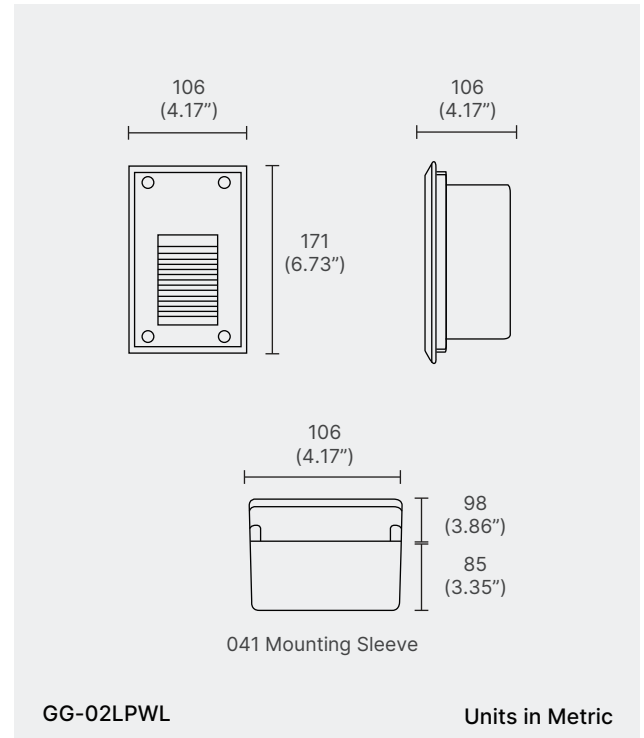

TYPE: PROJECT: CATALOG#: WALL LIGHT

Product Features

GG-02LPWL designed with die-cast aluminum housing, stainless steel plate. This light has a lifespan of 50,000 hours and perfect for lighting on pathway or stairs. It is rated as IP67 which makes perfect for outdoor use.

Product Specifications

Model	GG-02LPWL
Lumen Output	66 lm
Power Consumption (W)	2 W
Efficacy	33 lm/W
Input Voltage	120/240V AC
Colour Temperature (CCT)	3000K, 4000K
CRI	Ra 80
Dimensions	106 x 65 x 171 mm
IP Rating	IP65
PFC	0.95

Technical Drawing

Order Form

GG - LPWL - 3 - 4 - 5
 Series Model

3. WATTAGE

2 2 W

4. VOLTAGE

A 120/240V AC

5. CCT